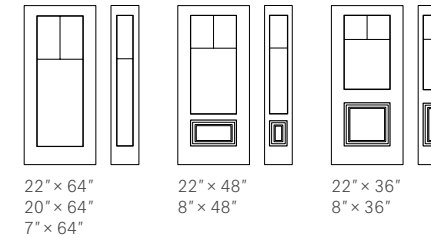

Country style grille