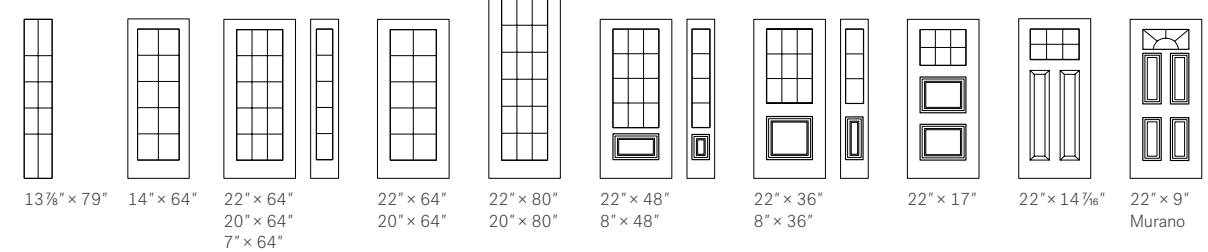

Distinction grille