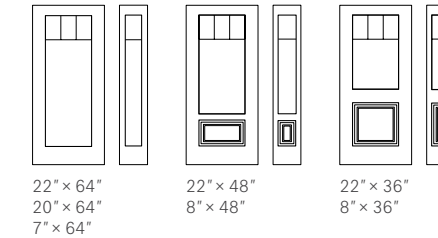

3-Square split top grille