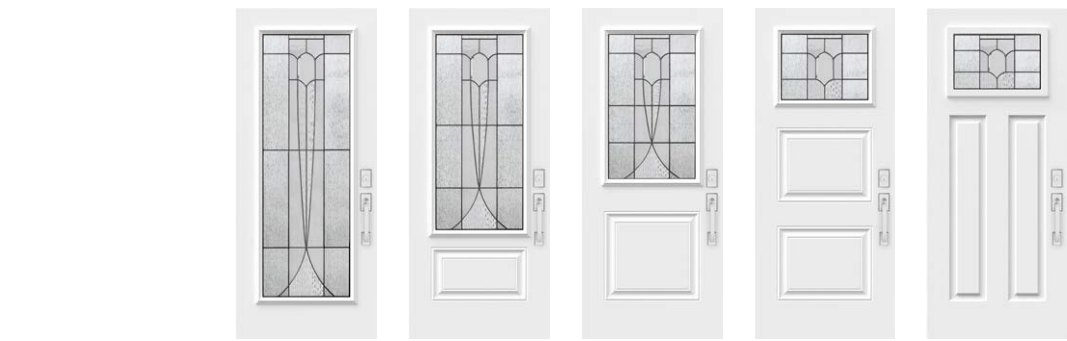

Frames	Caming	22" × 64"	22" × 48"	22" × 36"	22" × 17"	22" × 14 7/16"
Contemporary	Patina	10-310-060-010	10-310-057-010	10-310-050-011	10-310-259-009	10-310-260-009
Contemporary	Zinc	10-310-060-008	10-310-057-008	10-310-050-009	10-310-259-007	10-310-260-007
NovaPVC	Patina	10-310-060-001	10-310-057-001	10-310-050-001	10-310-259-001	10-310-260-001
NovaPVC	Zinc	10-310-060-006	10-310-057-007	10-310-050-008	10-310-259-006	10-310-260-006