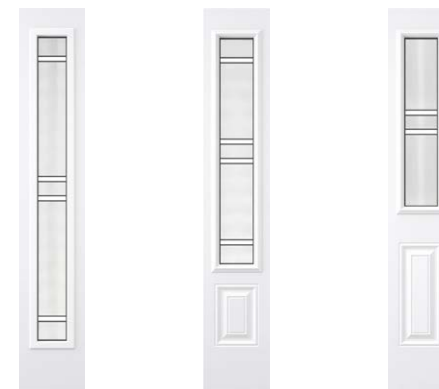

Frames	7" × 64"	8" × 48"	8" × 36"
Contemporary	10-414-005-005	10-414-017-005	10-414-010-005
NovaPVC	10-414-005-001	10-414-017-001	10-414-010-001

↑ Orleans steel door p.21 | Crystal 22" × 48" doorglass with 8" × 48" sidelite p.73
■ Gentek, Old World Blue 542