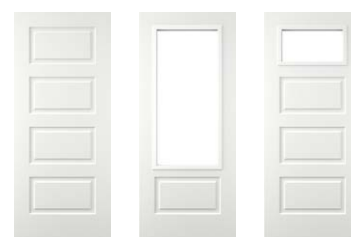

Soho

The Soho model is remarkable. With a four panel configuration that is very popular in today's architecture.

Suggested frame profile:
Contemporary

Dimensions
31 3/4", 33 3/4", 35 3/4" x 79"
31 3/4", 33 3/4", 35 3/4" x 84"
31 3/4", 33 3/4", 35 3/4" x 95"

Available options
Novatech High Performance p.6 Black & white door

79" door   79" door 22" x 48" doorlite   79" door 22" x 12" doorlite