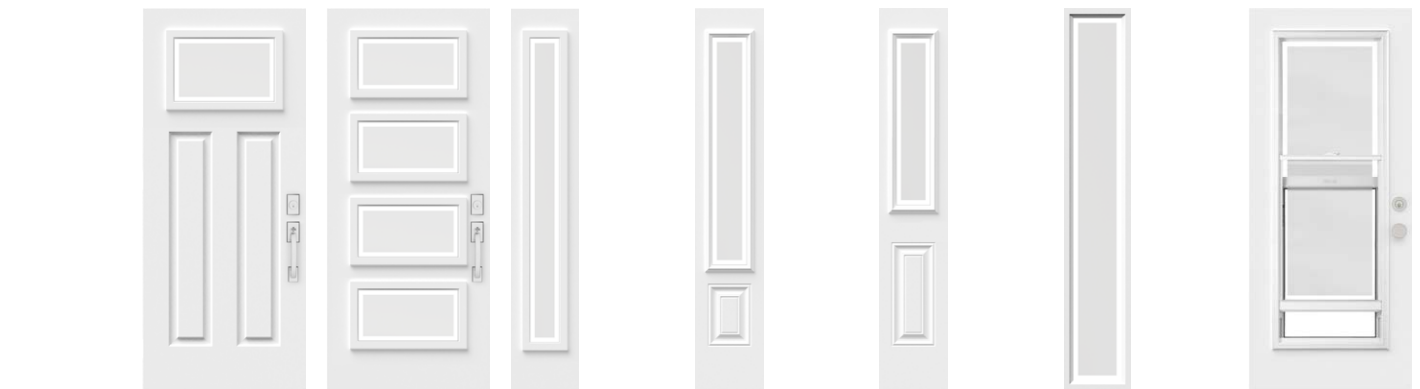

Frames	22" x 14 1/16"	22" x 12"	7" x 64"	8" x 48"	8" x 36"	13 1/8" x 79" tip-to-tip	Elevation and Peak 470 venting units
Contemporary	08-079-260-057	08-079-053-025	08-079-005-196	08-079-017-102	08-079-010-189	08-079-211-039	Page 104 and page 107
NovaPVC	N/A	08-079-053-026	08-079-005-197	08-079-017-103	08-079-010-184		

↑ Uno steel door p.29 | Edge 22" x 64" with 137/8" x 79" sidelite p.41
■ Gentek, Black 525