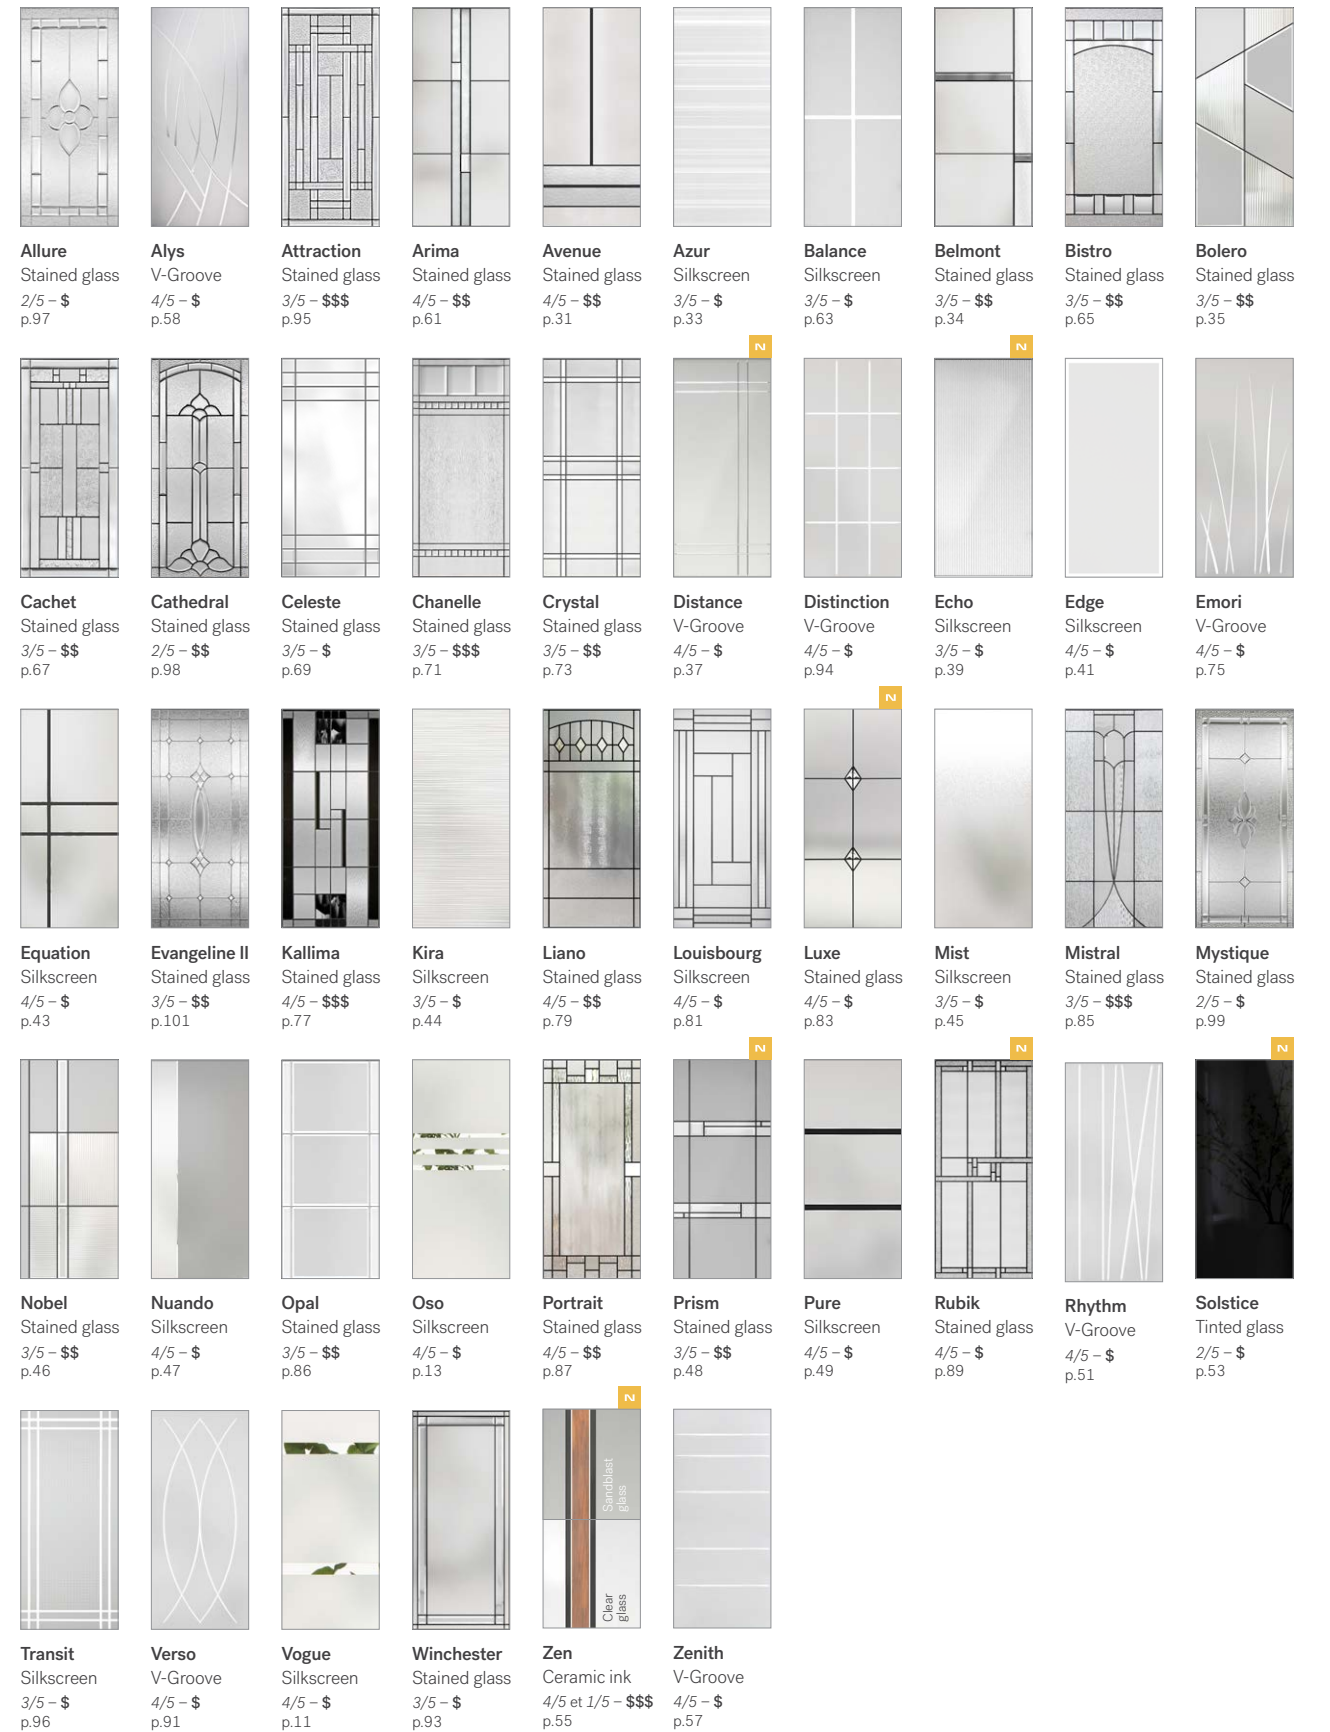

Steel doors

NHP Novatech High Performance p.6

B&W Black & white door

8FT Door height of 2.4 m | 8 ft (95 in) available

Design collection

Shaker collection

Prestige collection

Classic collection

Other products

DOORGLASS