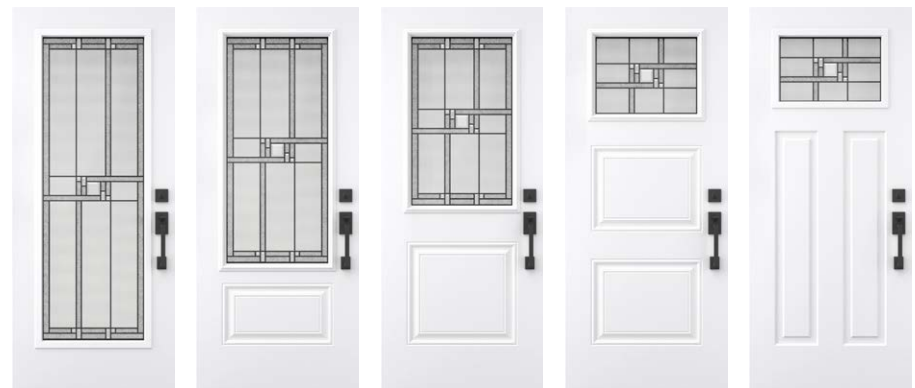

Frames	22" × 64"	22" × 48"	22" × 36"	22" × 17"	22" × 14 1/8"
Contemporary	10-418-060-003	10-418-057-003	10-418-050-003	10-418-259-003	10-418-260-003
NovaPVC	10-418-060-001	10-418-057-001	10-418-050-001	10-418-259-001	10-418-260-001