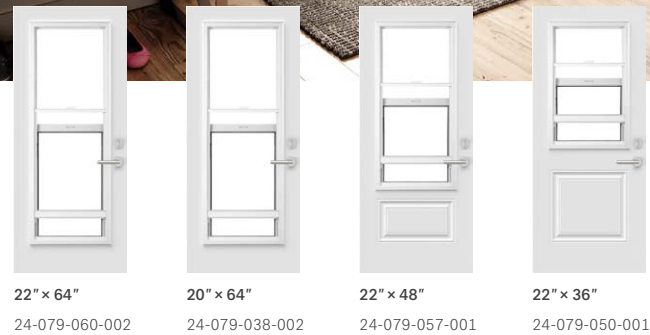

Clear glass — Low-E/Argon

Sandblasted finish on clear glass — Low-E/Argon

22" x 64" 24-079-060-002 20" x 64" 24-079-038-002 22" x 48" 24-079-057-001 22" x 36" 24-079-050-001

Elevation Edge