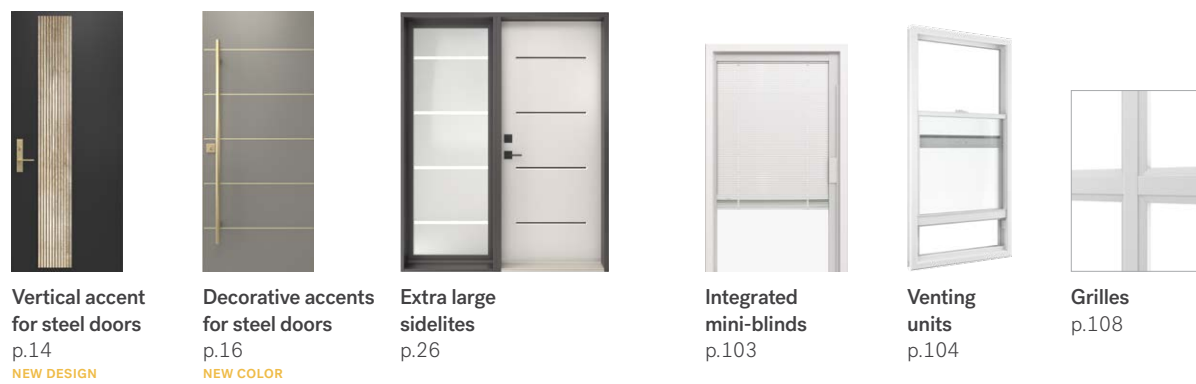

Other products