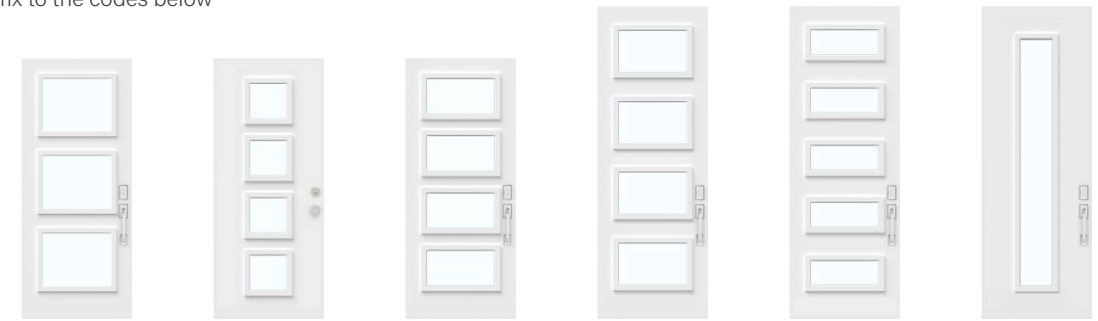

08-079-
Add this prefix to the codes below

Frames	22"×17"		12"×12"		22"×12"		22"×14 1/8"		22"×9"		10 1/8"×76 1/8"	
	Contemp.	NovaPVC	Contemp.	NovaPVC	Contemp.	NovaPVC	Contemp.	NovaPVC	Contemp.	NovaPVC	Contemp.	NovaPVC
Soft	259-116	259-114	216-063	216-061	053-046	On demand	260-063	On demand	210-064	210-064	N/A	N/A
Fluid*	259-119 ↔	259-117 ↔	216-066 ↔	216-064 ↔	053-050 ↔	On demand	260-066 ↔	On demand	210-085	210-085	N/A	N/A
Masterline*	259-045 ↔	259-046 ↔	216-027 ↔	216-028 ↔	053-001 ↔	On demand	260-039 ↔	On demand	210-039 ↔	210-039 ↔	N/A	N/A
Sandblasted	259-033	259-012	216-012	216-017	053-007	On demand	260-027	On demand	210-033	210-033	211-029	N/A
Satin	259-062	259-024	216-001	216-025	053-002	On demand	On demand	On demand	210-034	210-034	211-028	N/A
Pinhead	259-085	259-008	216-037	216-024	053-004	On demand	260-051	On demand	210-050	210-050	N/A	N/A
Screen	259-038	259-052	216-029	216-032	053-003	On demand	260-041	On demand	210-048	210-048	N/A	N/A
Chinchilla	259-035	259-049	216-018	216-020	053-006	On demand	260-044	On demand	210-051	210-051	N/A	N/A