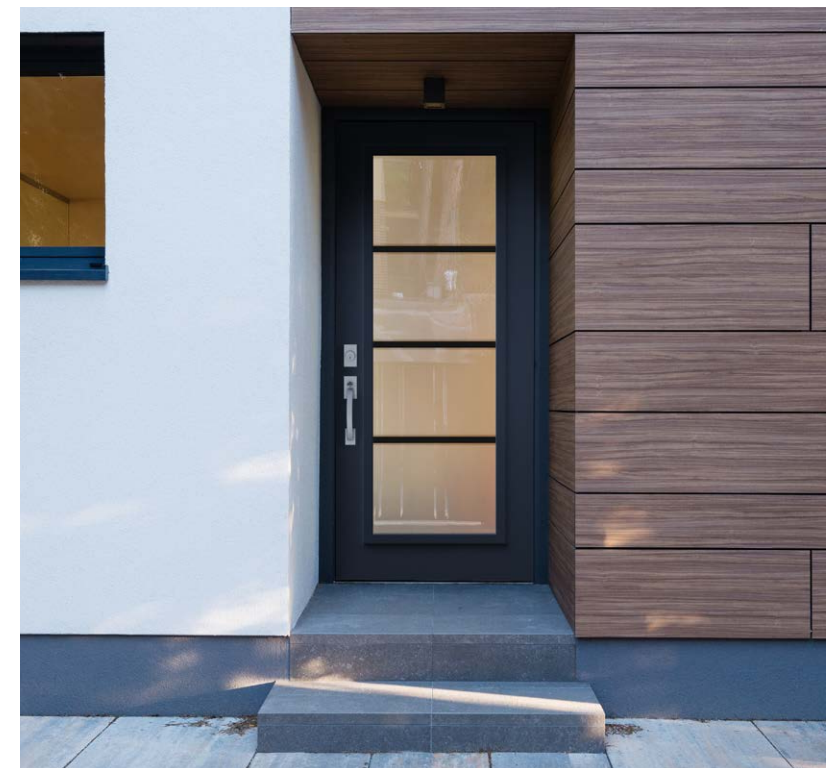

Prism

NEW

Stained glass — Contemporary

Prism is the perfect fusion of sleek design and sophisticated craftsmanship. With its transparent horizontal segments and stunning geometric details framed by satin glass, Prism is a great choice for contemporary or mid-century modern homes.

Pure

Silkscreen — Contemporary

Transform your space with Pure, a modern doorglass design that pairs perfectly with black exterior windows featuring horizontal mullions. Sleek lines on silkscreened glass balance privacy with a clear view to the outdoors, ideal for today's modern clean lined architectural details on new builds or renovations.