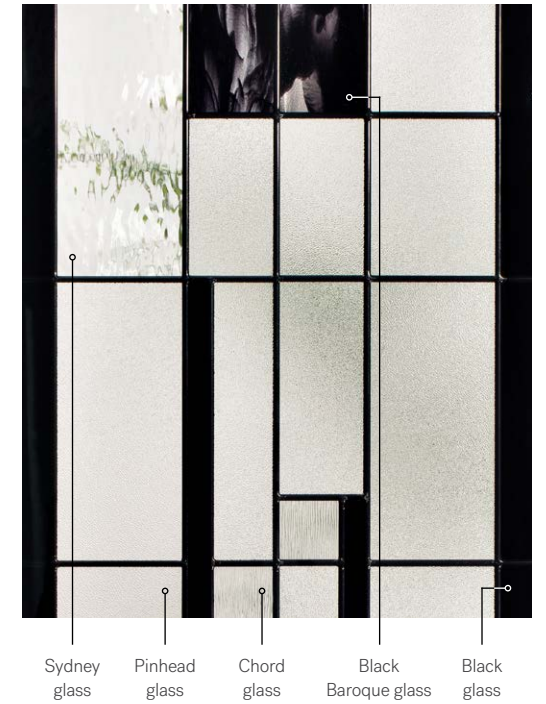

Kallima

Kallima

Stained glass — Classic

Kallima, with its contrasting details and black baroque glass, is a true masterpiece. Including handmade pieces of artfully blended black and clear glass, each panel offers a unique, exclusive look. Kallima serves as an artistic focal point for entryways in transitional or modern style homes.

Privacy level High 4/5	Caming ● Patina	Price index ⚙️ \$\$\$
Sidelites and transoms Looks great accompanied by Pinhead glass.		Custom Available in custom sizes

Frames	22" × 64"	22" × 48"	22" × 36"	22" × 14 7/8"
Contemporary	10-229-060-009	10-229-057-011	10-229-050-010	10-229-260-006
NovaPVC	10-229-060-001	10-229-057-001	10-229-050-001	10-229-260-001