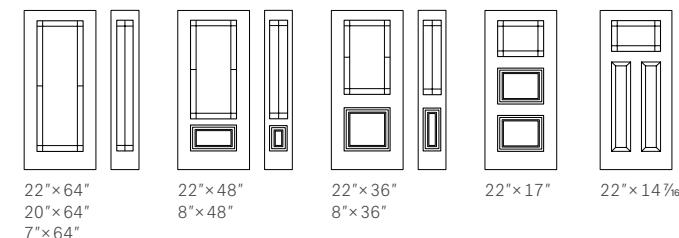

Perimeter grille

Custom configurations
Create a custom configuration with your choice of split, color, and grill profile, in the size that fits your project.

↑ 95" Soho steel doors p.19 | Grilles 22" x 64", 2 x 3 custom split p.109
■ Gentek, Black 525