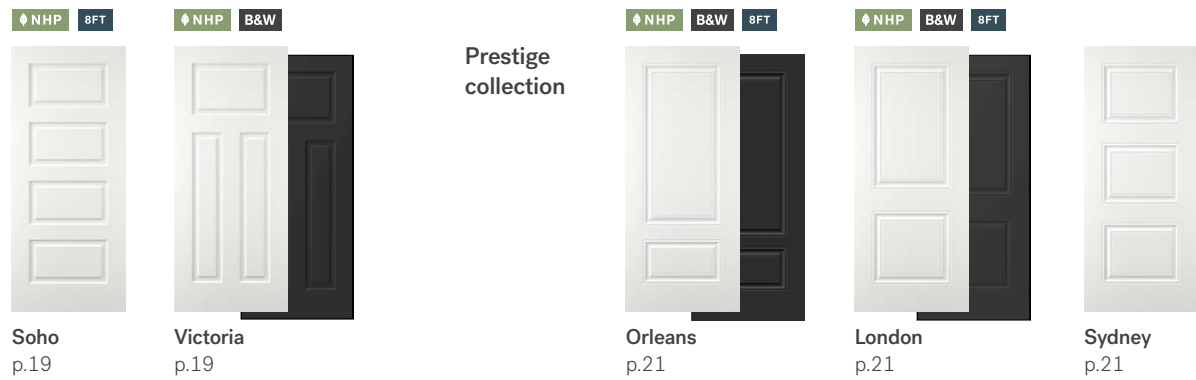

Shaker collection

Prestige collection

Classic collection