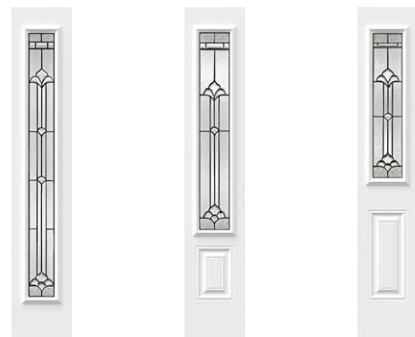

Privacy level Light 2/5	Caming ● Patina ● Zinc	Price index \$\$
Sidelites and transoms Looks great accompanied by Granite glass		Custom Available in custom sizes

Frames	Caming	22" x 64"	22" x 48"	22" x 36"
Contemporary	Patina	10-036-060-038	10-036-057-042	10-036-050-045
Contemporary	Zinc	10-036-060-037	10-036-057-041	10-036-050-044
NovaPVC	Patina	10-036-060-003	10-036-057-003	10-036-050-005
NovaPVC	Zinc	10-036-060-012	10-036-057-012	10-036-050-015