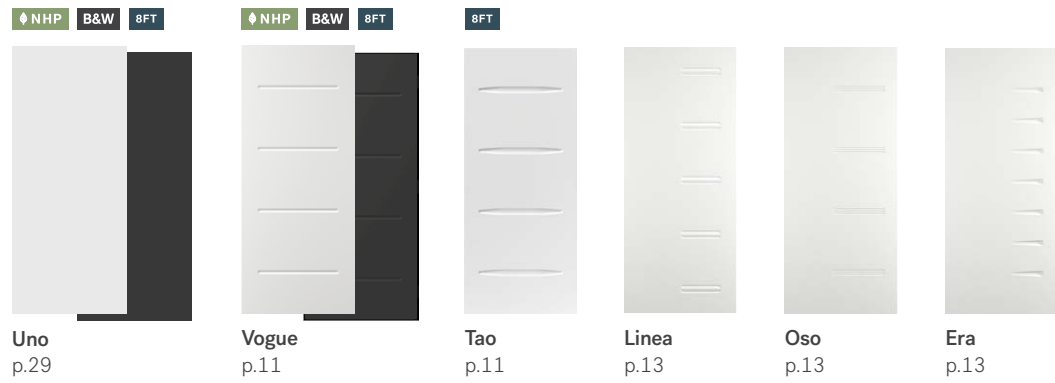

Steel doors

NHP Novatech High Performance p.6

B&W Black & white door

8FT Door height of 2.4 m | 8 ft (95 in) available

Design collection