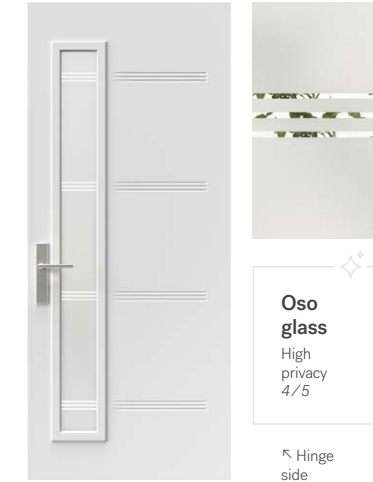

Era embossment

Oso

Discreet lines and complex embossments add up to give Oso its refined and unique style. The asymmetrical design allows for the integration of a doorlite — ideal solution for narrow entryways — or a pull bar for added elegance.

Suggested frame profile
Contemporary

Dimensions
33 3/4", 35 3/4" x 79"