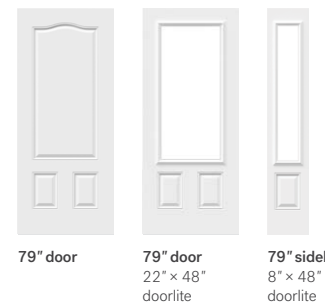

Dimensions

31 3/4", 33 3/4", 35 3/4" x 79"
 31 3/4", 33 3/4", 35 3/4" x 84"

79" door 22" x 36" doorlite
 79" door 8" x 36" doorlite
 79" sidelite 8" x 36" doorlite

79" door 22" x 9" doorlite

2 Panel blank top

The 2 Panel blank top owes its versatility to the free space above the panels that can accommodate a large doorlite in a variety of styles.

Suggested frame profile: Georgian

Dimensions

31 3/4", 33 3/4", 35 3/4" x 79"
 31 3/4", 33 3/4", 35 3/4" x 95"

79" door 22" x 48" doorlite
 79" sidelite 8" x 48" doorlite

95" door 22" x 64" doorlite
 95" sidelite 7" x 64" doorlite

3 Panel scroll top

This classic model's main panel is perfect for a knocker or an oval doorlite.

Suggested frame profile: Georgian

Dimensions

31 3/4", 33 3/4", 35 3/4" x 79"

79" door
 79" door 22" x 48" doorlite
 79" sidelite 8" x 48" doorlite

2 Panel camber top

An elegant country-style door that can be left solid or customized with a cambered or straight top cutout.