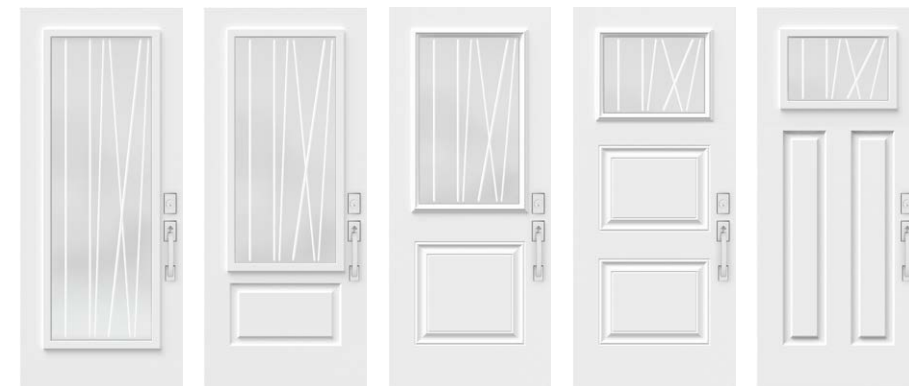

Frames	22" x 64"	22" x 48"	22" x 36"	22" x 17"	22" x 14 1/8"
Contemporary	06-368-060-003	06-368-057-003	06-368-050-003	06-368-259-003	06-368-260-003
NovaPVC	06-368-060-001	06-368-057-001	06-368-050-001	06-368-259-001	06-368-260-001