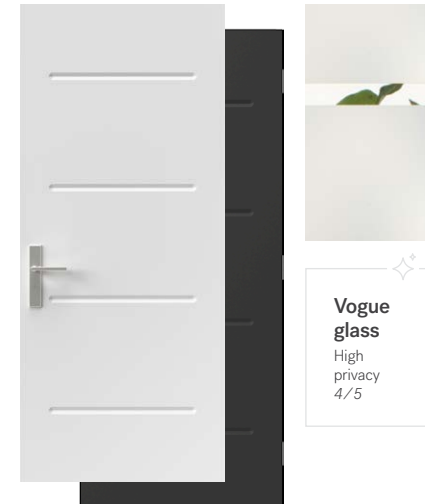

Orleans door
 36"×95"
 ■ Gentek, Dark Drift 557

Colors are for illustrative purposes only

Design Collection

Vogue ↘

Match your garage door!

To match your Vogue entry door to your garage door, visit garaga.com/vog Details on p.111