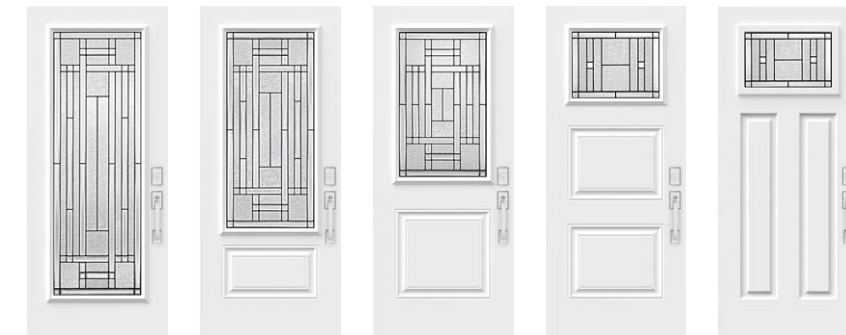

Frames	Caming	22" x 64"	22" x 48"	22" x 36"	22" x 17"	22" x 14 7/8"
Contemporary	Patina	10-261-060-010	10-261-057-011	10-261-050-011	10-261-259-008	10-261-260-009
Contemporary	Zinc	10-261-060-008	10-261-057-009	10-261-050-009	10-261-259-006	10-261-260-007
NovaPVC	Patina	10-261-060-001	10-261-057-001	10-261-050-001	10-261-259-001	10-261-260-001
NovaPVC	Zinc	10-261-060-007	10-261-057-007	10-261-050-007	10-261-259-005	10-261-260-006