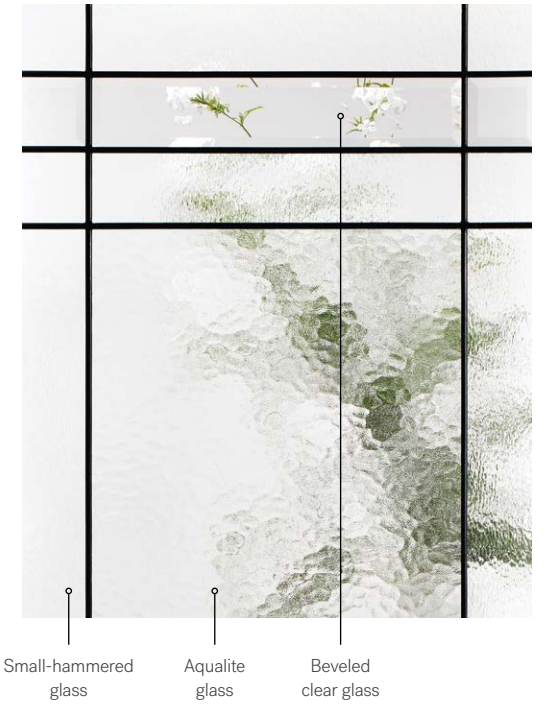

↑ Orleans steel door p.21 | Cachet 22" x 48" doorglass p.67
 ■ Gentek, Black 525

Celeste

Celeste

Stained glass — Classic

Celeste combines various glass types within its patina coming to create a graceful, timeless, geometric pattern. The result is a sophisticated interplay of light, offering a refined and harmonious effect that enhances any space. Celeste pairs perfectly with transitional style homes.

Privacy level Moderate 3/5	Caming ● Patina	Price index ⚙️ \$
Sidelites and transoms Looks great accompanied by clear glass		Custom Available in custom sizes

Frames	22" × 64"	22" × 48"	22" × 36"	22" × 17"	22" × 14 3/8"
Contemporary	10-367-060-003	10-367-057-003	10-367-050-003	10-367-259-003	10-367-260-003
NovaPVC	10-367-060-001	10-367-057-001	10-367-050-001	10-367-259-001	10-367-260-001