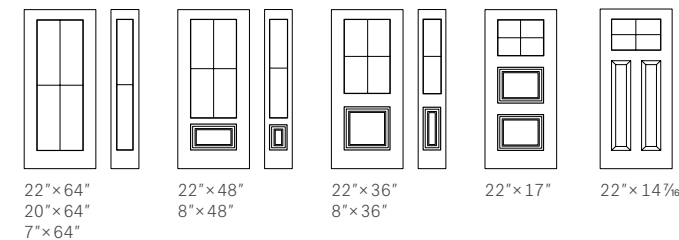

Classic grille