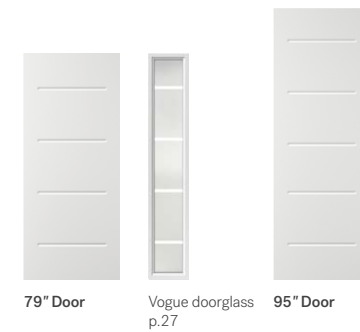

Available options

- **NHP** Novatech High Performance p.6
- **B&W** Black & white door