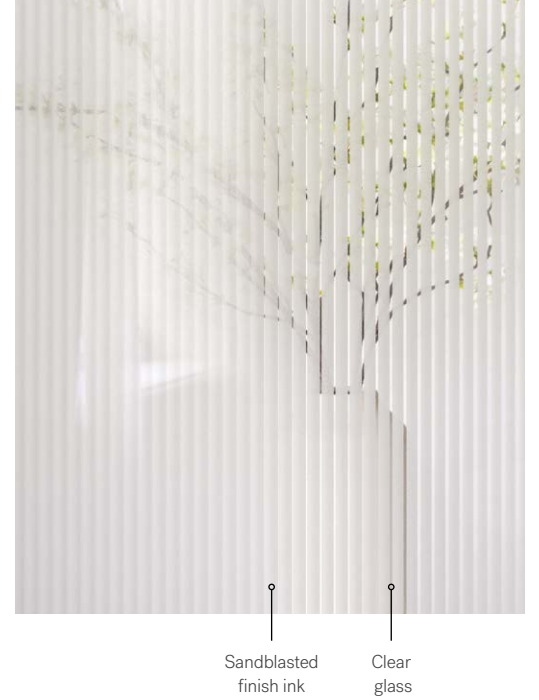

Frames 22" x 64"	Frames 22" x 48"	Frames 22" x 36"	Frames 22" x 17"	Frames 22" x 12"
Contemporary 07-423-060-003	Contemporary 07-423-057-003	Contemporary 07-423-050-003	Contemporary 07-423-259-003	Contemporary 07-423-053-003
NovaPVC 07-423-060-001	NovaPVC 07-423-057-001	NovaPVC 07-423-050-001	NovaPVC 07-423-259-001	NovaPVC 07-423-053-001

Frames 7" x 64"	Frames 8" x 48"	Frames 8" x 36"
Contemporary 07-423-005-003	Contemporary 07-423-017-003	Contemporary 07-423-010-003
NovaPVC 07-423-005-001	NovaPVC 07-423-017-001	NovaPVC 07-423-010-001

↑ London double steel door p.21 | Echo 22" x 36" doorglass p.39
■ Gentek, Black 525