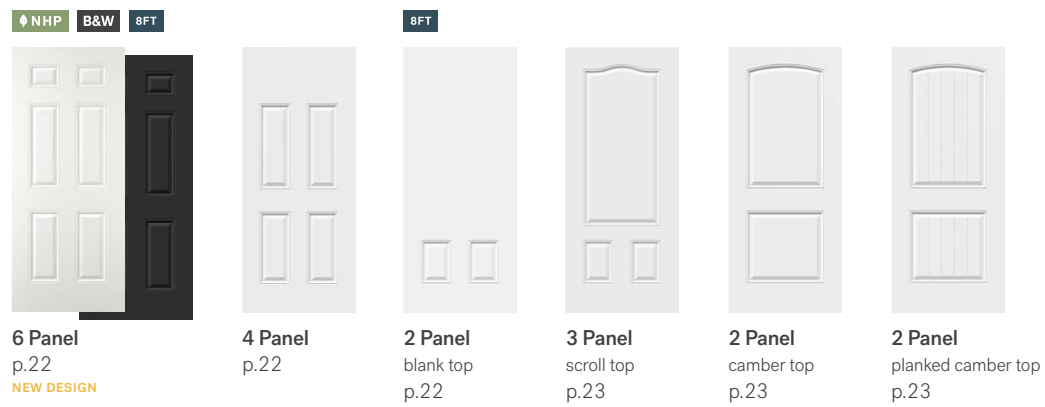

Steel doors

NHP Novatech High Performance p.6

B&W Black & white door

8FT Door height of 2.4 m | 8 ft (95 in) available

Design collection

Shaker collection

Prestige collection

Classic collection

Other products

DOORGLASS