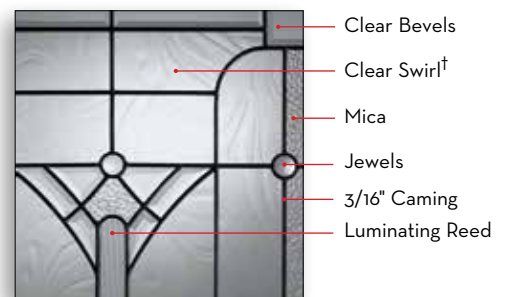

Waterton	O836*	2236*	O848	2248	O764*	2264	2208*
Patina	■	■	■	■	■	■	■

NOTE: Custom transom and sidelites are available. Contact your local dealer for more information. *Available with Solution Series frame.

PRIVACY 5

● Privacy Guide. See pages 4 and 5.

† Swirl glass often contains small bubbles/surface imperfections. They are not considered defects. See page 6 for more information.

Patina