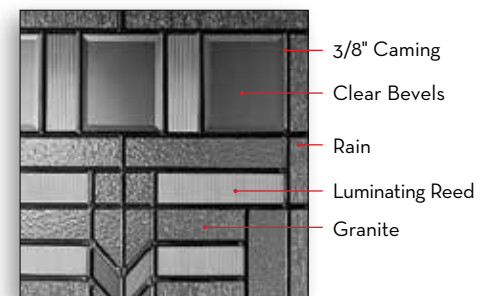

Glass size: O764 / 2264 / O764
with Custom Transom
Door: Fiberglass OAK40
Sidelite: Fiberglass OAK00

PRIVACY

● Privacy Guide. See pages 4 and 5.

Royston	0836*	2236*	0848	2248	0764*	2264	2208*	2215*	2515
Patina	■	■	■	■	■	■	■	■	■

NOTE: Custom transom and sidelites are available. Contact your local dealer for more information.
*Available with Solution Series frame.

Patina