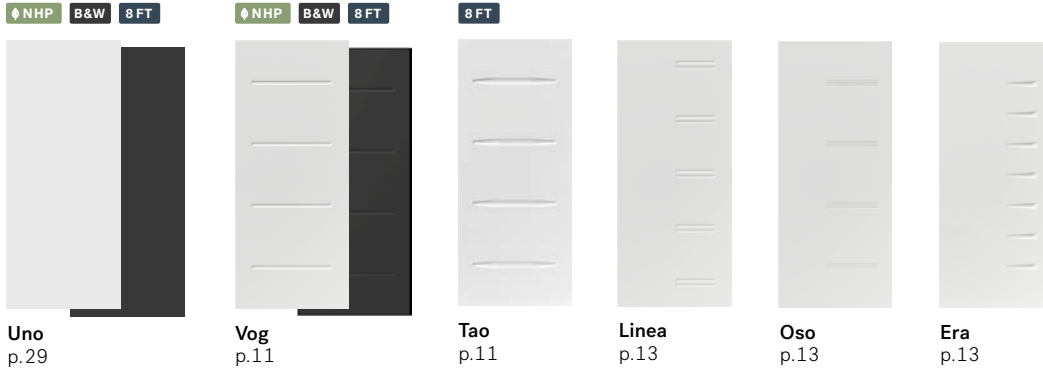

Steel doors

NHP Novatech High Performance p.6

B&W Black & white door

8 FT 2,4 m | 8 ft (95 in) height door available

Design collection