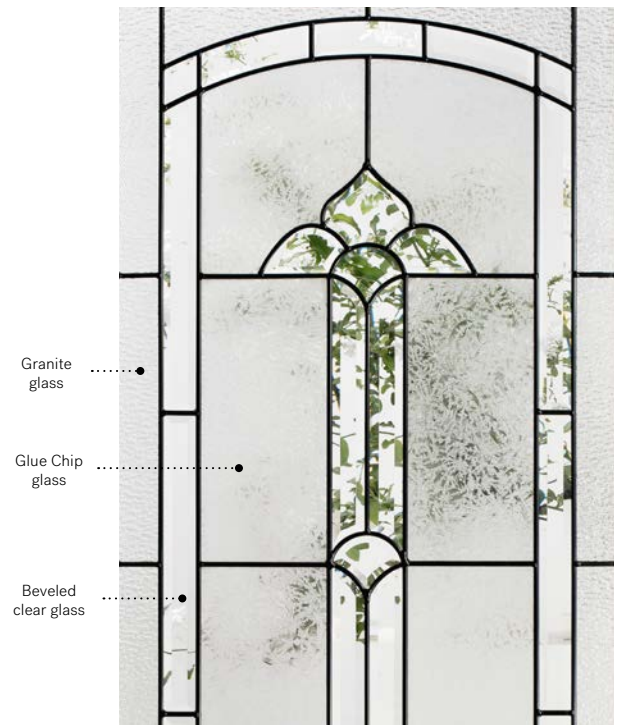

Caming: Zinc or Patina

Frames: NovaPVC or stainable

Sidelites and transoms: Looks great accompanied by Granite glass

Available in custom sizes

Privacy level

2/5

SEMI-PRIVATE

Frames 22" x 64"