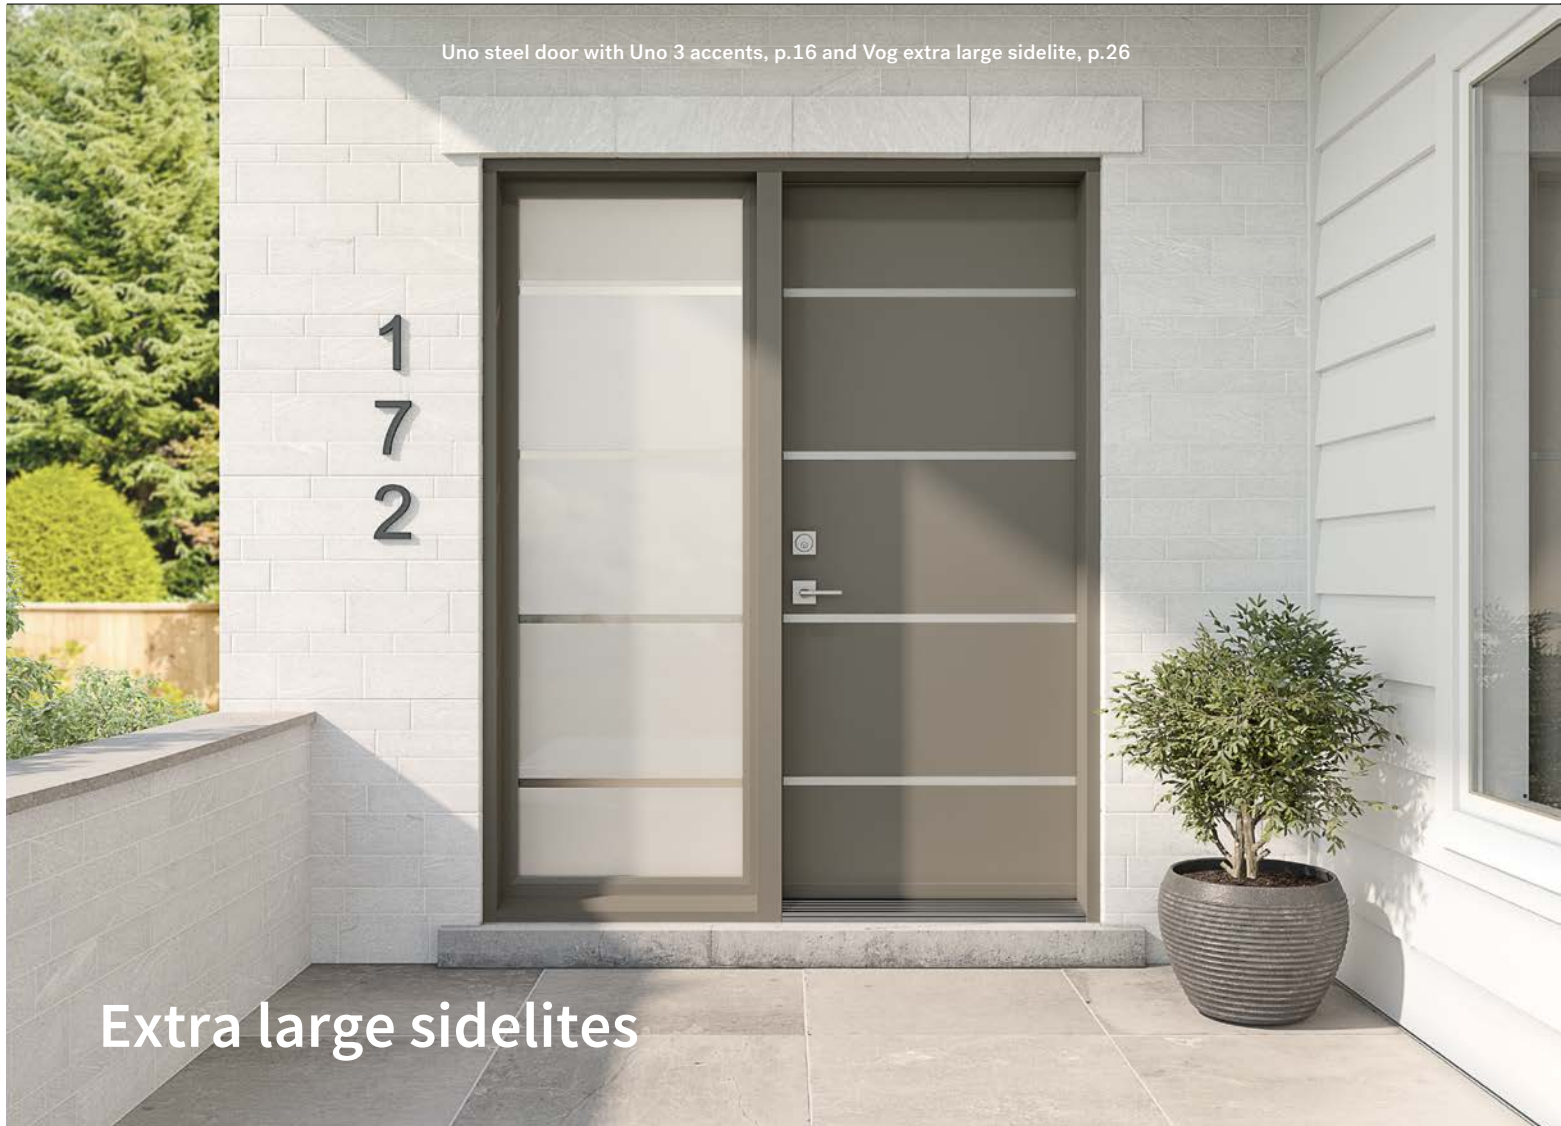

2 Panel camber top

An elegant country-style door that can be left solid or given a camber or straight top cutout.

Suggested frame profile: Georgian

Dimensions

31 $\frac{3}{4}$ ", 33 $\frac{3}{4}$ ", 35 $\frac{3}{4}$ " x 79"

2 Panel planked camber top

Featuring rustic-looking planks, this country-style door can be left solid or given a camber or straight top cutout.

Suggested frame profile: Georgian

Dimensions

31 $\frac{3}{4}$ ", 33 $\frac{3}{4}$ ", 35 $\frac{3}{4}$ " x 79"

79" door

79" door
22" x 48"
doorlite

79" sidelite
8" x 48"
doorlite

79" door

79" door
22" x 36"
doorlite

79" door

79" door
22" x 36"
doorlite

Choose a doorglass

Extra large sidelites

Extruded PVC direct set sidelite frame with wood reinforcement for simple installation. Interior glazing bead. Several glass models available.

Direct set sidelite

Frame: 13⁷/₁₆" x 79"
Glass: 10¹⁵/₁₆" x 76¹/₁₆"