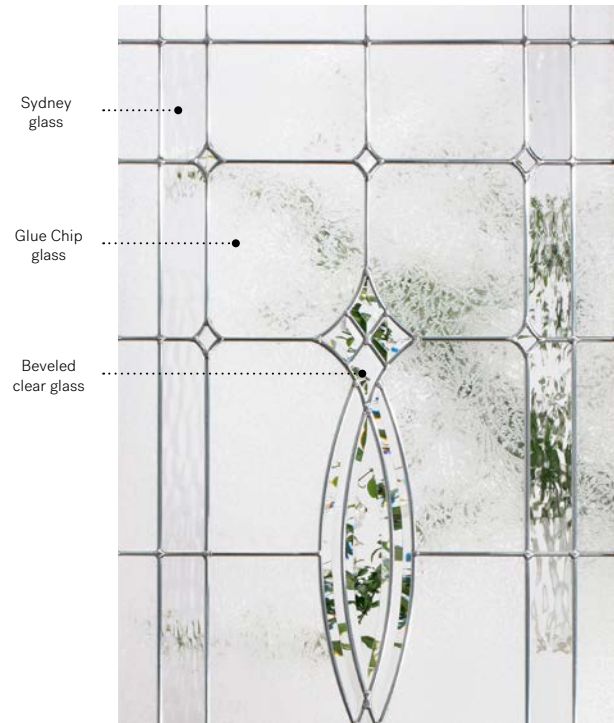

Frames 7" x 64"

		Zinc	Pat.
NovaPVC	10-036-005	011	009
Stainable	10-036-005	016	004

8" x 48"

		Zinc	Pat.
NovaPVC	10-036-017	010	002
Stainable	10-036-017	015	008

8" x 36"

		Zinc	Pat.
NovaPVC	10-036-010	011	003
Stainable	10-036-010	019	004

Evangeline II

Influenced by the decorative arts at the start of the century, the detailed composition of Evangeline II will charm the admirers of stained glass. This model is a perfect fit for a classic or farmhouse style home.

Stained glass: Sydney glass, Glue Chip glass and beveled clear glass.

Caming: Zinc, Patina or Brass.

Frames: NovaPVC or stainable.

Sidelites and transoms: Looks great accompanied by Glue Chip glass.

Available in custom sizes.

Privacy level

3/5

SEMI-PRIVATE

Frames	22"×64"			22"×48"			22"×36"					
	Zinc	Pat.	Brass	Zinc	Pat.	Brass	Zinc	Pat.	Brass			
NovaPVC	10-054-060	008	026	002	10-054-057	006	032	001	10-054-050	008	024	002
Stainable	10-054-060	017	032	004	10-054-057	017	034	019	10-054-050	016	033	004