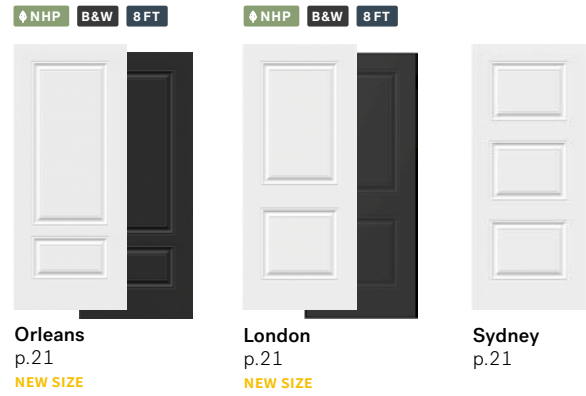

Steel doors

NHP Novatech High Performance p.6

B&W Black & white door

8 FT 2,4 m | 8 ft (95 in) height door available

Design collection

Shaker collection

Prestige collection

Classic collection