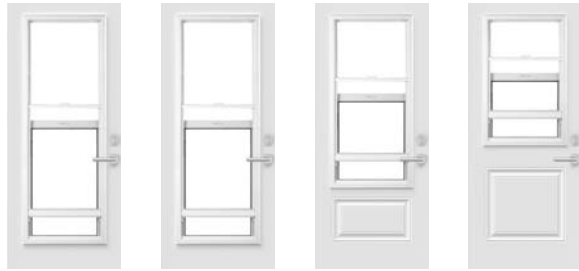

Elevation Clear glass

Clear glass — Low E/Argon

- 22"×64"
  24-079-060-002
- 20"×64"
  24-079-038-002
- 22"×48"
  24-079-057-001
- 22"×36"
  24-079-050-001