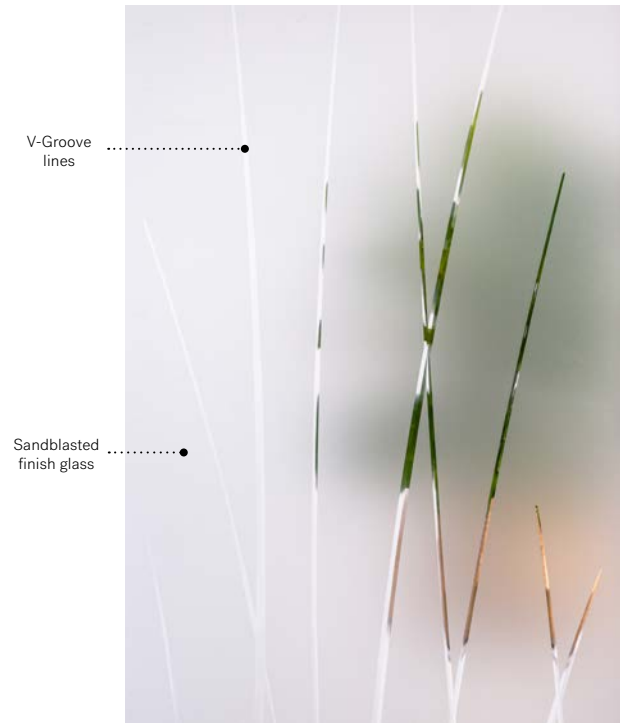

Emori

Emori is a subtle and elegant design inspired by nature. With overlapping polished V-Groove lines, Emori provides both a high degree of privacy and visibility to the outside. This model is a great match with country-style or classic style homes.

V-Groove: sandblasted finish glass with polished V-Groove lines
Frames: Contemporary or NovaPVC
Sidelites and transoms: Looks great accompanied by sandblasted finish glass
 Available in custom sizes

Privacy level **4/5**
PRIVATE