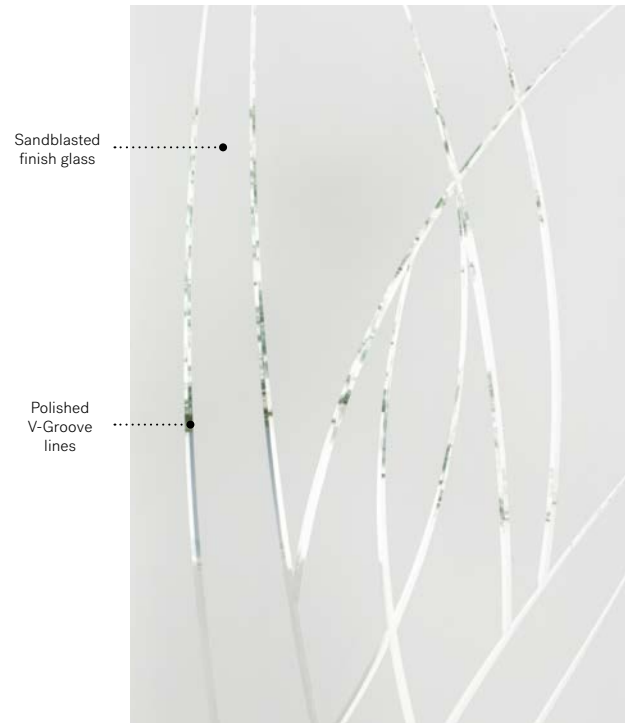

Alys

Alys' V-Groove design suggests motion and is at once natural and abstract, bringing your entryway to life with its dynamic composition.

V-Groove: Polished V-Groove lines on sandblasted finish glass

Frames: Contemporary, NovaPVC or stainable

Sidelites and transoms: Looks great accompanied by sandblasted finish glass

Available in custom sizes

Privacy level

4/5

PRIVATE

Frames	22"×64"	22"×48"	22"×36"	22"×17"	22"×14 7/16"	22"×9"
Contemporary	06-322-060-007	06-322-057-009	06-322-050-011	06-322-259-007	06-322-260-006	06-322-210-006
NovaPVC	06-322-060-001	06-322-057-001	06-322-050-001	06-322-259-001	06-322-260-001	06-322-210-001
Stainable	06-322-060-003	06-322-057-003	06-322-050-003	06-322-259-002	N/A	06-322-210-003

Frames	7"×64"	8"×48"	8"×36"	13 7/8"×79" tip-to-tip
Contemporary	06-322-005-008	06-322-017-009	06-322-010-009	06-322-211-001
NovaPVC	06-322-005-001	06-322-017-001	06-322-010-001	
Stainable	06-322-005-003	06-322-017-003	06-322-010-003