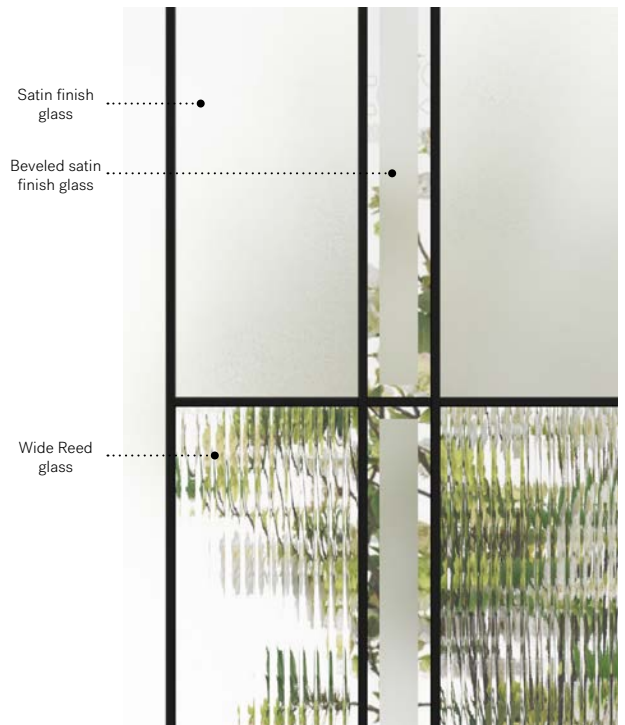

Nobel

A sophisticated looking stained glass designed for today's architectural styles. This model expresses all its nobility thanks to a bold composition and contrasting textures. Nobel will enhance contemporary or classic style single-family homes.

Stained glass: Satin finish glass, beveled satin finish glass and Wide Reed glass
Caming: ¼" wide flat Patina caming
Frames: Contemporary or NovaPVC
Sidelites and transoms: Looks great accompanied by satin finish glass
Available in custom sizes

Privacy level **3/5**
SEMI-PRIVATE

Frames	22"×64"	22"×48"	22"×36"	7"×64"	8"×48"	8"×36"
Contemporary	10-395-060-005	10-395-057-005	10-395-050-005	10-395-005-005	10-395-017-005	10-395-010-005
NovaPVC	10-395-060-001	10-395-057-001	10-395-050-001	10-395-005-001	10-395-017-001	10-395-010-001