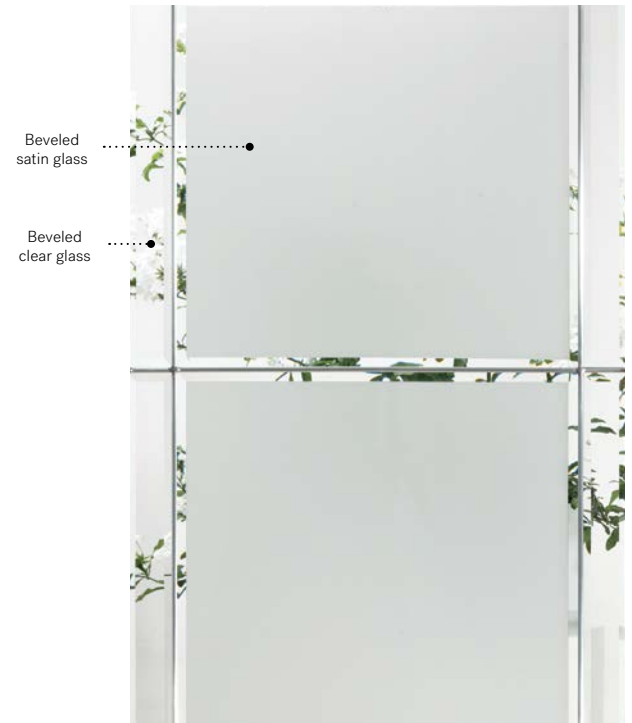

Frames 13 7/8" x 79" tip-to-tip

	Zinc	Pat.
NovaPVC	10-310-211 003	001

Opal

Orleans steel door with Prestige mouldings p.21. Opal 22" x 48" doorglass p.85.

Opal

Opal is the result of a rich arrangement of beveled glass in a timeless style. Clear and Satin finish glass will ensure the privacy of your home while allowing light to flood in. The softness of its simple and symmetrical shapes will add elegance to your architecture.

Stained glass: Beveled clear glass and beveled Satin glass
Caming: Zinc
Frames: Contemporary, NovaPVC or stainable
Sidelites and transoms: Looks great accompanied by Satin finish glass
 Available in custom sizes