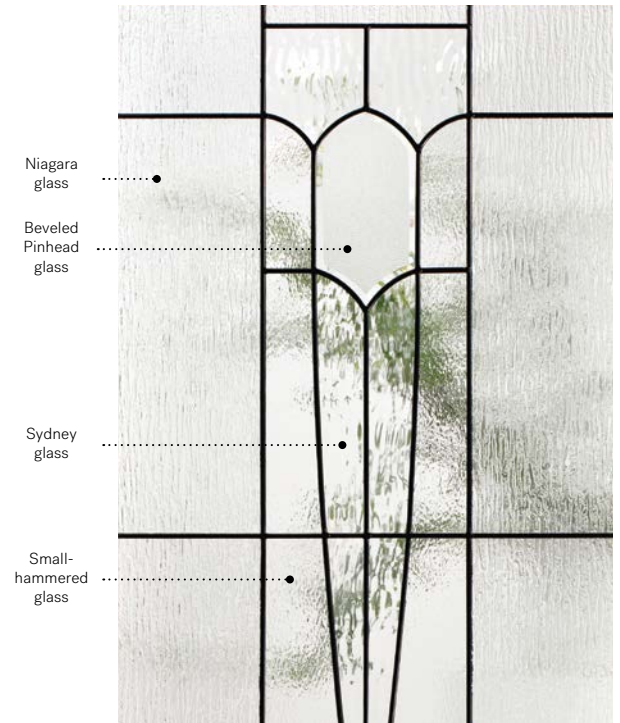

Mistral

A nod to Art Nouveau illustrations, Mistral is a tableau of simple, slender shapes.

Stained glass: Niagara glass, Sydney glass, beveled Pinhead glass and Small-hammered glass

Caming: Zinc or Patina

Frames: NovaPVC or stainable

Sidelites and transoms: Looks great accompanied by Niagara glass

Available in custom sizes

Privacy level

3/5

SEMI-PRIVATE

	Zinc	Pat.
NovaPVC	10-310-060 006	001
Stainable	10-310-060 009	005

	Zinc	Pat.
NovaPVC	10-310-057 007	001
Stainable	10-310-057 009	004

	Zinc	Pat.
NovaPVC	10-310-050 008	001
Stainable	10-310-050 010	006

	Zinc	Pat.
NovaPVC	10-310-259 006	001
Stainable	10-310-259 008	004

	Zinc	Pat.
NovaPVC	10-310-260 006	001
Stainable	N/A	

	Zinc	Pat.
NovaPVC	10-310-005 006	001
Stainable	10-310-005 009	005

	Zinc	Pat.
NovaPVC	10-310-017 007	001
Stainable	10-310-017 009	006

	Zinc	Pat.
NovaPVC	10-310-010 006	001
Stainable	10-310-010 008	004

	Zinc	Pat.
NovaPVC	10-310-211 003	001