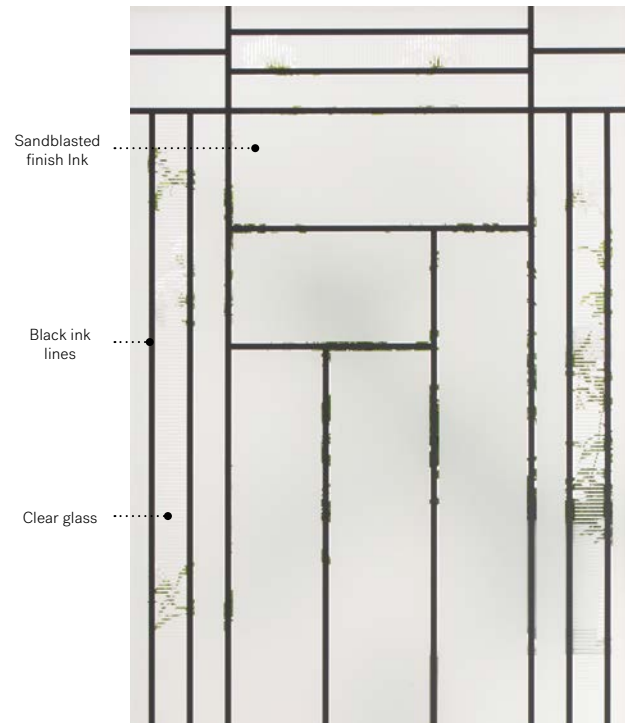

Louisbourg

Louisbourg's elegant geometry evokes glass etchings. The asymmetrical grid creates a striking dynamic composition.

Silkscreened glass: sandblasted finish ink and black ink

Frames: Contemporary or NovaPVC

Sidelites and transoms: Looks great accompanied by sandblasted finish glass

Privacy level

4/5

PRIVATE

Frames 22"×64"

Frames

Contemporary 07-314-060-007

Contemporary

NovaPVC 07-314-060-001

NovaPVC

Frames 22"×48"

Contemporary 07-314-057-008

NovaPVC 07-314-057-001

Frames 22"×36"

Contemporary 07-314-050-009

NovaPVC 07-314-050-001

Frames 7"×64"

Frames

Contemporary 07-314-005-007

Contemporary

NovaPVC 07-314-005-001

NovaPVC

Frames 8"×48"

Contemporary 07-314-017-007

NovaPVC 07-314-017-001

Frames 8"×36"

Contemporary 07-314-010-007

NovaPVC 07-314-010-001