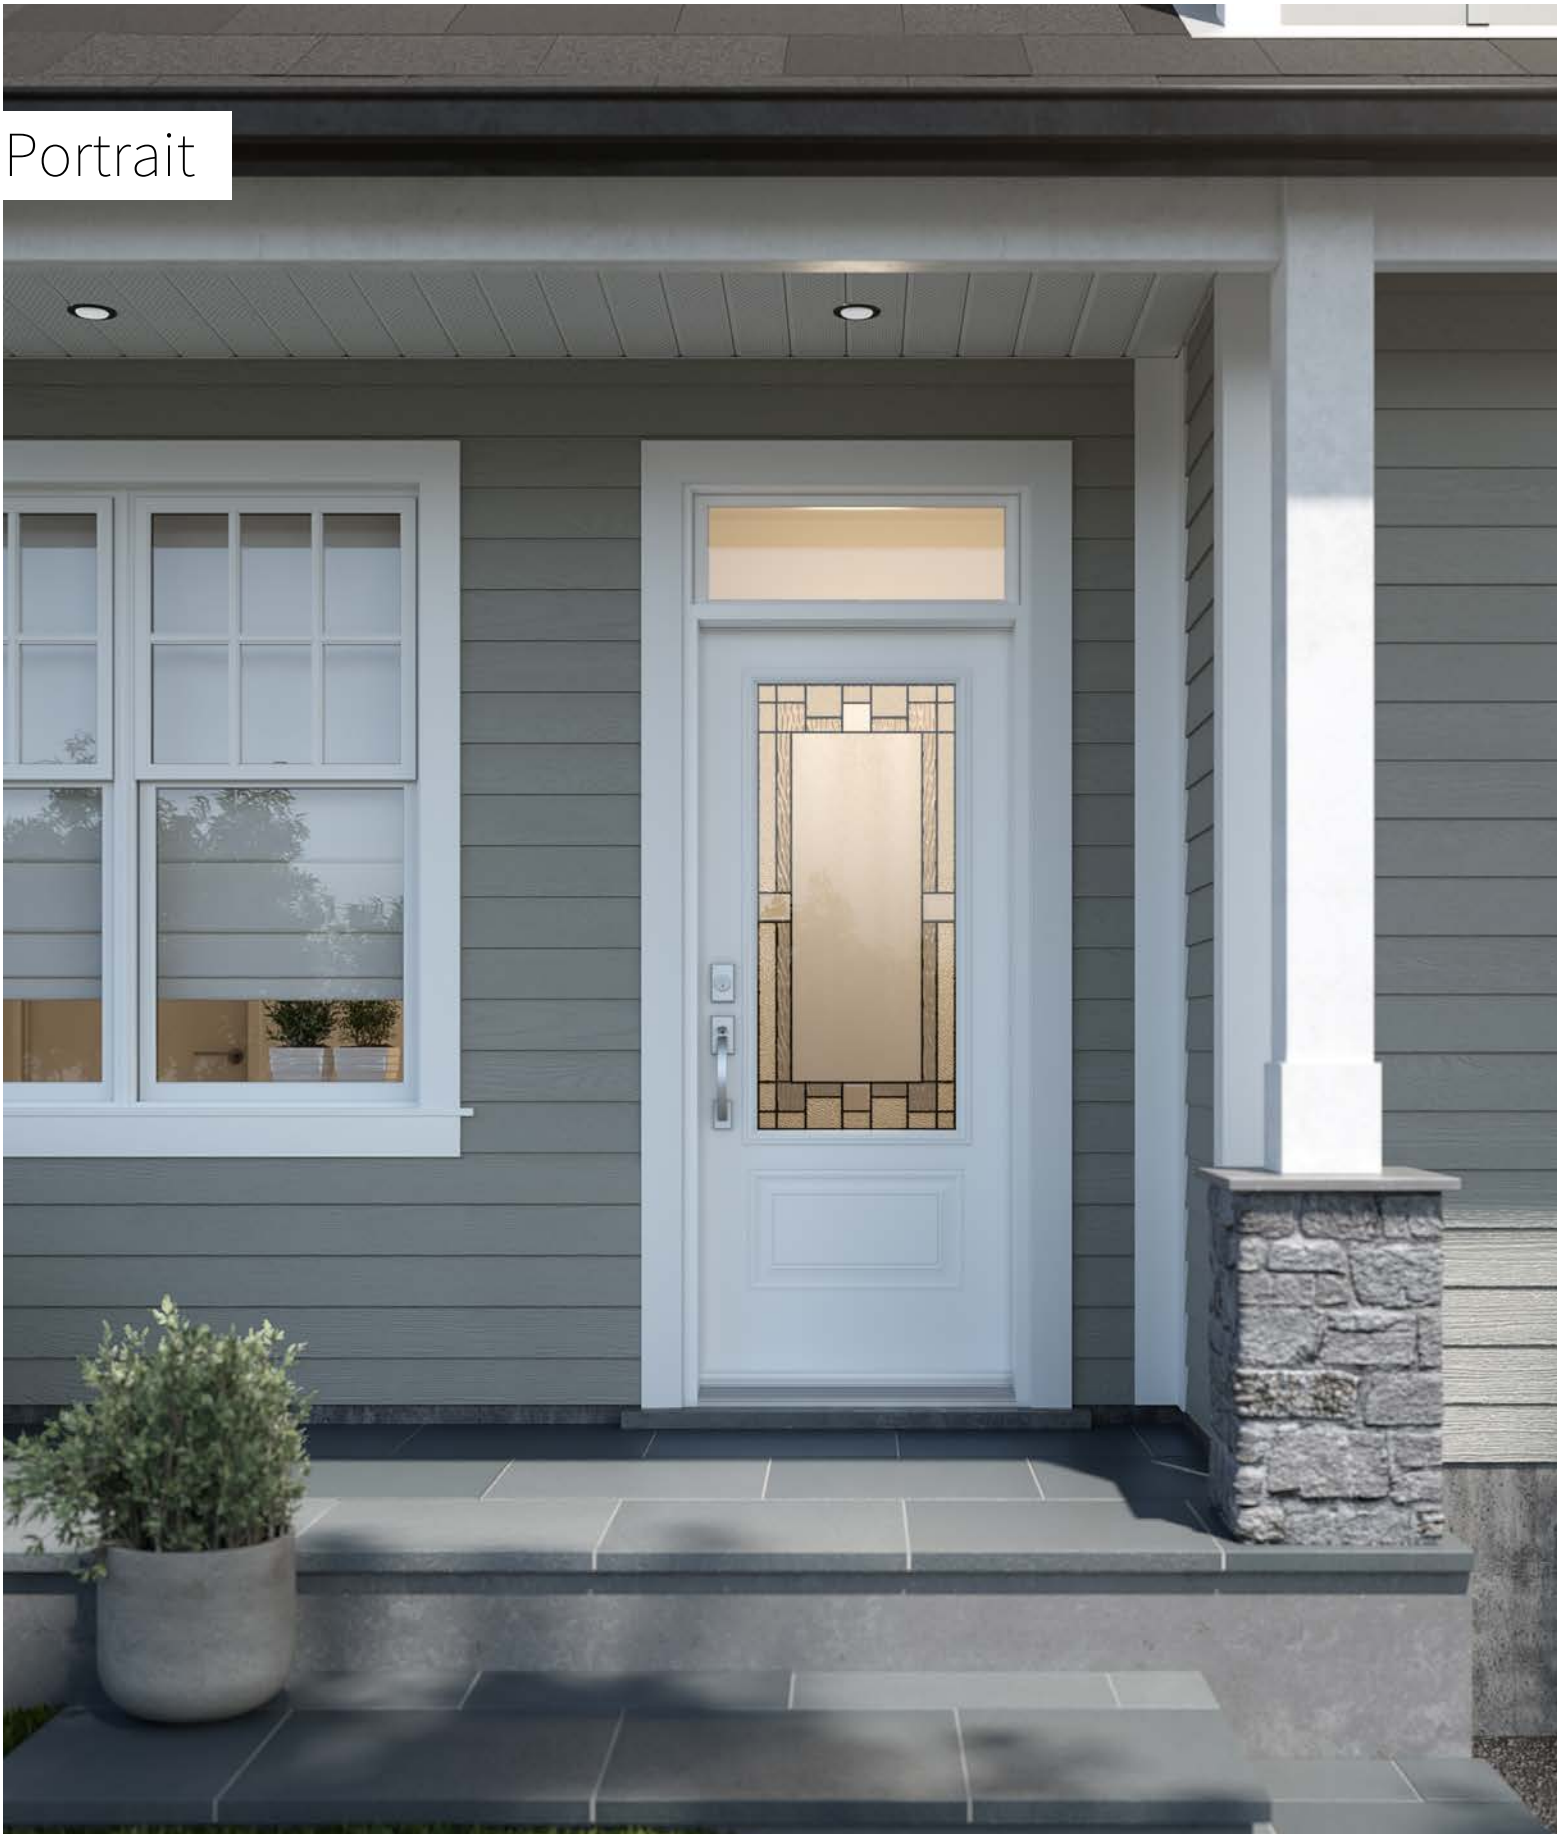

Portrait

Orleans steel door p.21. Portrait 22" x 48" doorglass with clear glass transom.