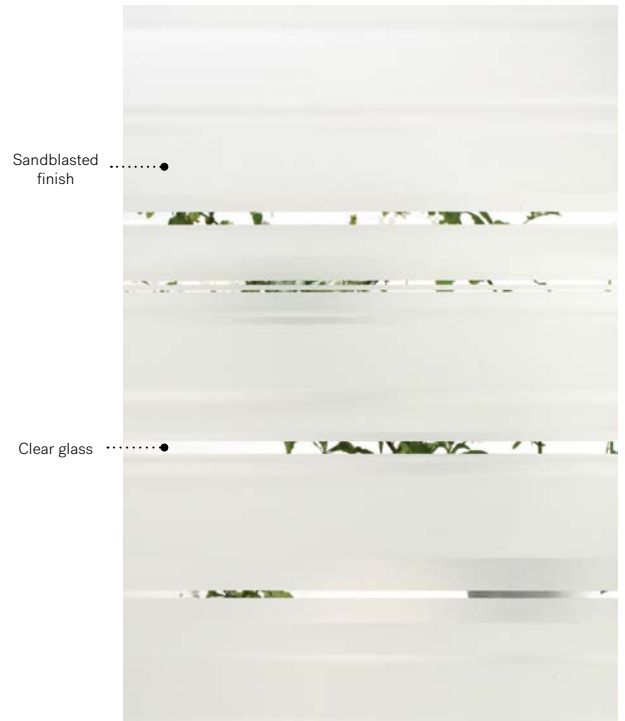

Azur

Elegant and distinguished, Azur will give you the privacy you need, while its thin, translucent bands will brighten up your space. Its design creates a unique, dynamic effect. Azur is ideal for contemporary style whether you're renovating or building a new house.

Silkscreened glass: Dual layered sandblasted finish on clear glass

Frames: Contemporary or NovaPVC

Sidelites and transoms: Looks great accompanied by sandblasted finish or clear glass

Privacy level **3/5**
SEMI-PRIVATE

Frames	10 15/16" x 76 1/16"	22" x 64"	22" x 48"	22" x 36"	22" x 17"	22" x 12"
Contemporary	07-338-211-003	07-338-060-002	07-338-057-001	07-338-050-001	07-338-259-001	07-338-053-004
NovaPVC	N/A	07-338-060-001	07-338-057-002	07-338-050-002	07-338-259-002	07-338-053-005

Frames	7" x 64"	8" x 48"	8" x 36"	13 7/8" x 79" tip-to-tip
Contemporary	07-338-005-001	07-338-017-001	07-338-010-001	07-338-211-001
NovaPVC	07-338-005-002	07-338-017-002	07-338-010-002