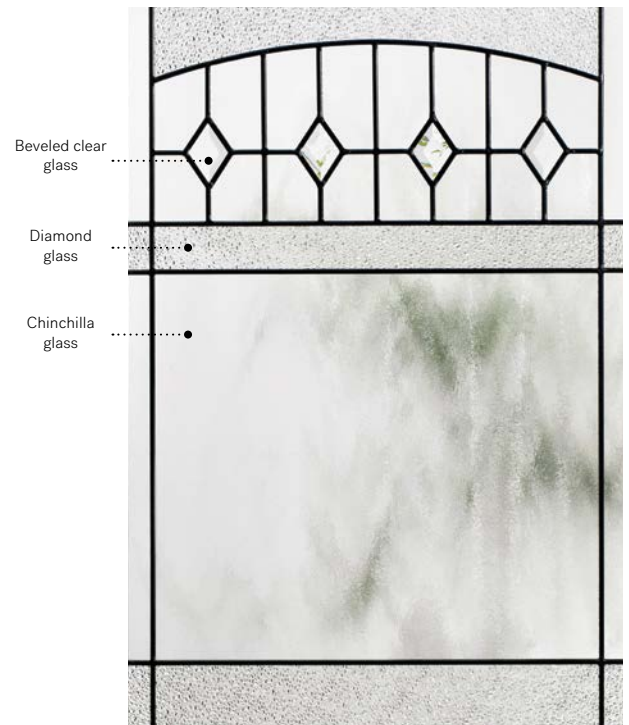

Frames 13 7/8" x 79" tip-to-tip
Contemporary 10-229-211-001

Liano

Orleans steel door p.21. Liano 22"×48" doorglass p.79. Chinchilla glass 13 7/8"×79" sidelites.

Liano

Stylish and warm, Liano is both classic and minimalist. Enjoy a sparkling light effect in your entryway thanks to the beveled diamonds in its camber top.

Stained glass: Chinchilla glass, beveled clear glass and Diamond glass

Caming: Patina

Frames: Contemporary, NovaPVC or stainable

Sidelites and transoms: Looks great accompanied by Chinchilla glass

Available in custom sizes