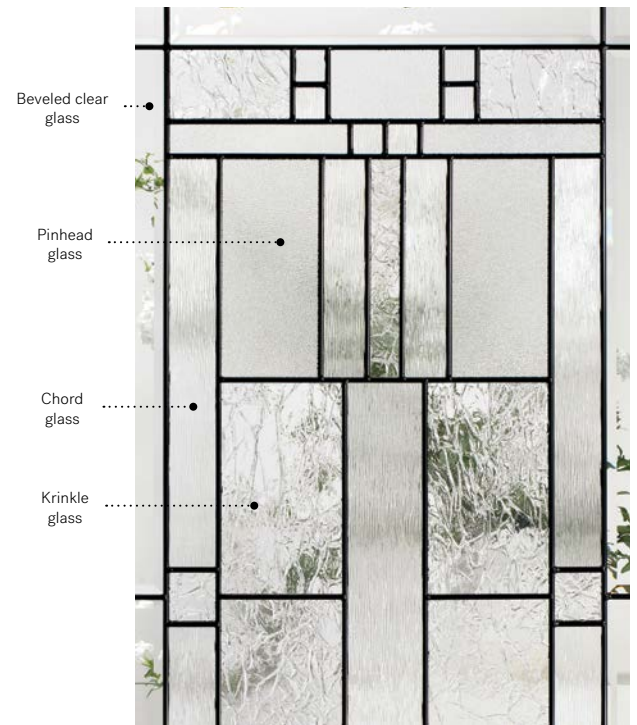

Cachet

Cachet's Prairie-style design blends four striking textures to make your home stand out. On sunny days, enjoy a dazzling light effect in your entryway.

Stained glass: Beveled clear glass, Krinkle glass, Chord glass and Pinhead glass

Caming: Zinc or Patina

Frames: Contemporary, NovaPVC or stainable

Sidelites and transoms: Looks great accompanied by Pinhead glass

Available in custom sizes

Privacy level

3/5

SEMI-PRIVATE

Frames	22"×64"			22"×48"			22"×36"			22"×17"			22"×14 7/16"		
	Zinc	Pat.		Zinc	Pat.		Zinc	Pat.		Zinc	Pat.		Zinc	Pat.	
Contemporary	10-230-060-013	014		10-230-057-024	025		10-230-050-024	025		10-230-259-010	011		10-230-260-010	011	
NovaPVC	10-230-060-002	001		10-230-057-003	001		10-230-050-003	001		10-230-259-002	001		10-230-260-001	002	
Stainable	10-230-060-005	011		10-230-057-005	006		10-230-050-005	006		10-230-259-007	006		N/A		

Frames	7"×64"			8"×48"			8"×36"			13 7/8"×79" tip-to-tip		
	Zinc	Pat.		Zinc	Pat.		Zinc	Pat.		Zinc	Pat.	
Contemporary	10-230-005-013	014		10-230-017-018	019		10-230-010-020	021		10-230-211-002	001	
NovaPVC	10-230-005-002	001		10-230-017-003	001		10-230-010-003	001				
Stainable	10-230-005-011	010		10-230-017-005	006		10-230-010-005	006