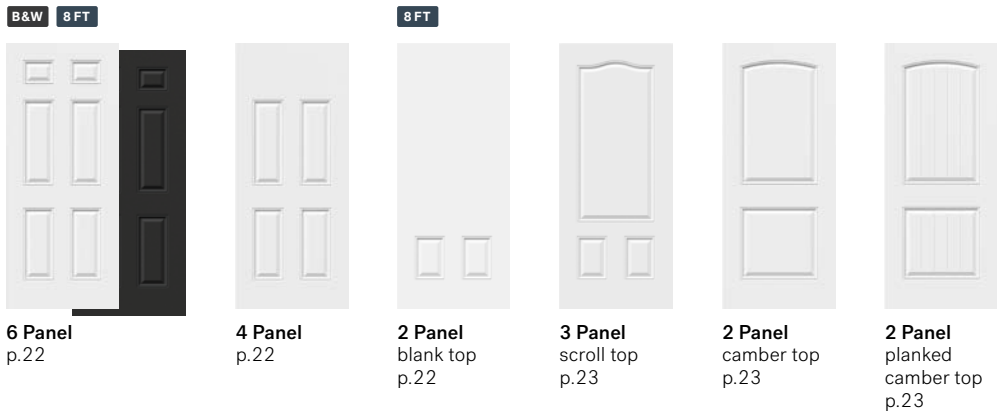

Classic collection