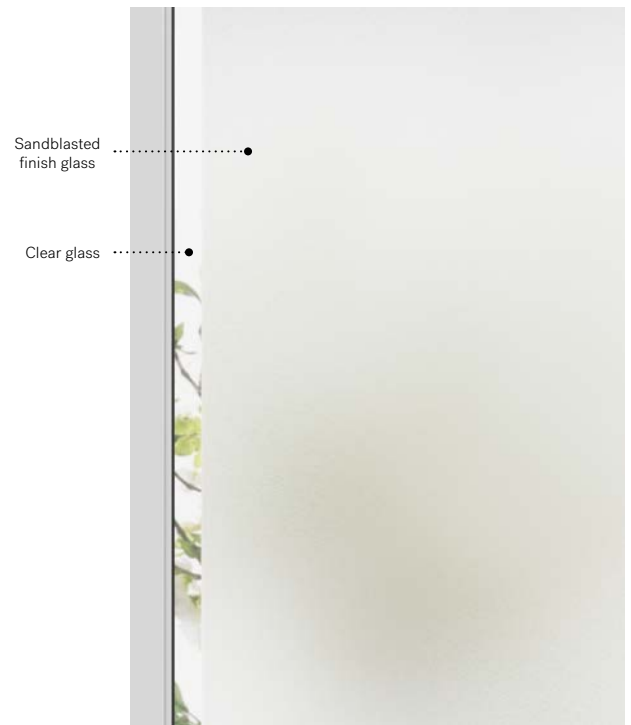

- Silkscreened glass:** sandblasted finish on clear glass
- Frames:** Contemporary or NovaPVC
- Orientation:** Available in left and right versions as seen from outside
- Sidelites and transoms:** Looks great accompanied by sandblasted finish or clear glass