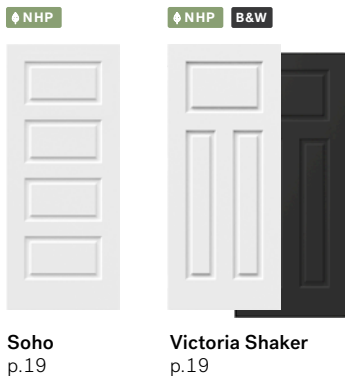

Steel doors

NHP Novatech High Performance p.6

B&W Black & white door

8 FT 2,4 m | 8 ft (95 in) height door available

Design collection

Shaker collection

Prestige collection

Classic collection