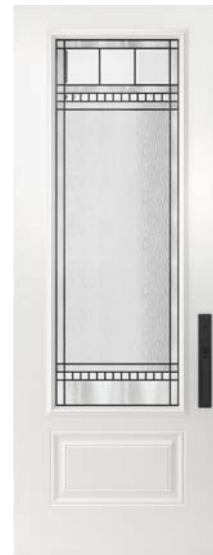

Orleans door

36" x 95"
Chanelle stained glass, 22" x 64"

Gentek, Pearl 534