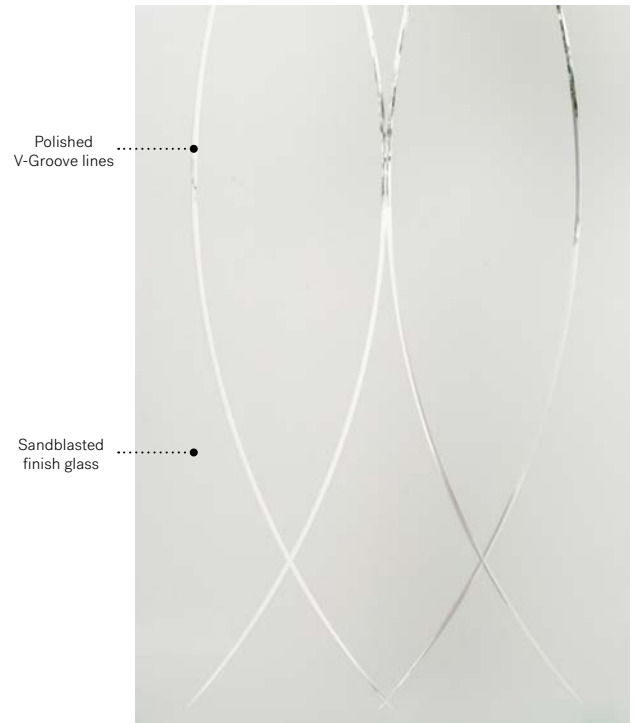

Verso

Soho steel door p.19. Verso 22" x 48" doorglass p.91.

Verso

With its simple and elegant intersecting lines, Verso is a timeless homage to the art of glass cutting.

V-Groove: Polished V-Groove lines on sandblasted finish glass
Frames: Contemporary, NovaPVC or stainable
Sidelites and transoms: Looks great accompanied by sandblasted finish glass
 Available in custom sizes

Winchester

Orleans steel door p.21. Winchester 22" x 48" doorglass p.93. Satin finish glass transom.

Winchester

Classic style doorglass in its simplest form. Sleek and balanced, Winchester offers a rich, contrasting mix of Clear and Satin finish glass with black patina coming. With its elegant beveled clear glass border, Winchester provides both privacy and visibility.