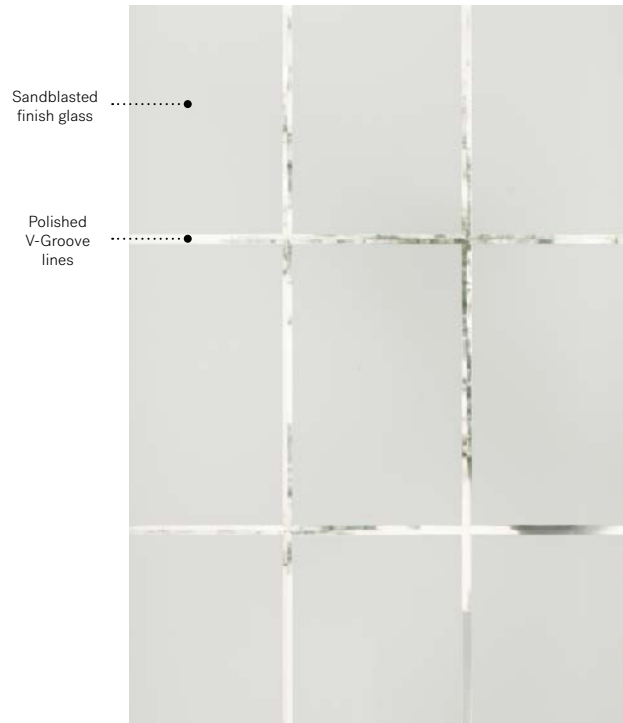

Distinction

The Distinction V-Groove model is perfect for matching your doorglass to your gridded home windows. The polished V-Groove lines add a touch of brightness to the sandblasted finish glass creating a bright yet private entrance to your home.

V-Groove: sandblasted finish glass with polished V-Groove lines.

Frames: NovaPVC or stainable.

Sidelites and transoms: Looks great accompanied by sandblasted finish glass. Available in custom sizes.

Privacy level

4/5
PRIVATE