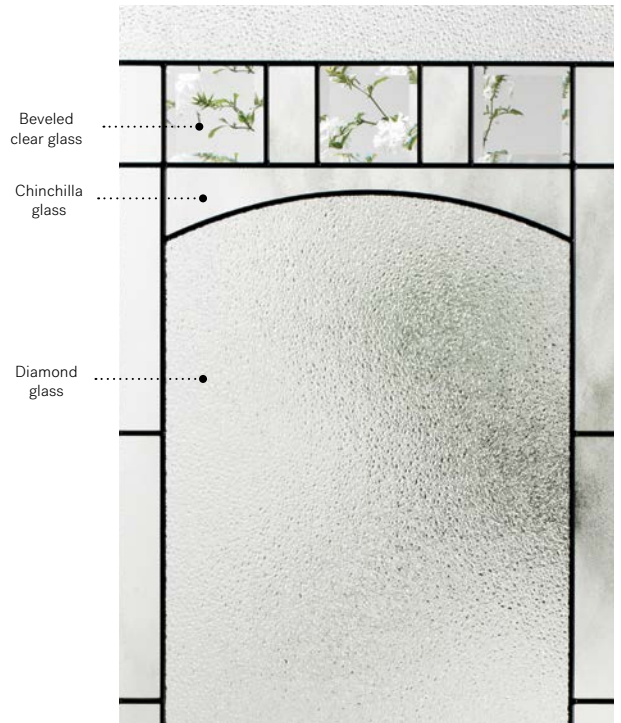

Bistro

With its arched central piece crowned by beveled clear glass, Bistro offers a consistently classic and natural look. Bistro will rejuvenate any exterior.

Stained glass: Chinchilla glass, beveled clear glass and Diamond glass

Caming: Zinc or Patina

Frames: Contemporary, NovaPVC or stainable

Sidelites and transoms: Looks great accompanied by Chinchilla glass

Available in custom sizes

Privacy level

3/5

SEMI-PRIVATE

Frames 22" x 64"