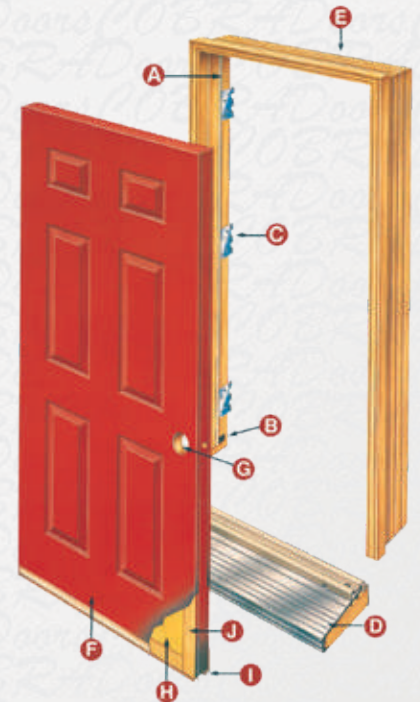

PRE-FRAMED STEEL DOOR

1. **A** Flexible, magnetic weather stripping seals out wind and dust. Also, with compression weather stripping it ensures an airtight system.
   - **B** Closed cell foam corner seal on hinge side, no wicking. Keeps wind driven rain and dust out.
   - **C** Heavy Duty ball bearing hinges (various colours)
   - **D** Thermally broken aluminum self drain sill, comes in clear anodized or black anodized, together with bottom sweep, eliminates dust and water seepage.
   - **E** Treated pine frame is finger-jointed and kiln dried, laminate wrapped in and out, to prevent warping and decaying.
   - **F** Galvanized, rigid steel facings resist cracking, splitting, rusting and warping while adding an extra degree of security.
   - **G** Lock block reinforces and provides for a full range of locksets, deadbolts and decorative hardware.
   - **H** Foamed-in-place polyurethane insulating core gives excellent 'R' value while adding to structural stability of door.
   - **I** Flexible bottom self drain door sweep seals out wind, rain and snow.
   - **J** Kiln-dried Ponderosa Pine stiles and rails provide excellent thermal break while adding structural stability.
2. All slabs are pre-finished factory white.

OPTIONAL FEATURES

1. 1 Custom Painting
2. 2 Custom Stain
3. 3 Composite Frame
4. 4 Custom Sizing

SIZING CHART:

BASED ON 1 1/4" JAMB STOCK - STANDARD O/A HEIGHT 82 3/8"

DOOR IN FRAME W/SIDELIGHTS

Single Door	Door In Frame	Single Door & S/L	Single Door & 2 S/L
30"	31 1/2"	47"	62 1/2"
32"	33 1/2"	49"	64 1/2"
34"	35 1/2"	51"	66 1/2"
36"	37 1/2"	53"	68 1/2"
Double Door		Double Door & S/L	Double Door & 2 S/L
30" (x2)	62"	77 1/2"	93"
32" (x2)	66"	81 1/2"	97"
34" (x2)	70"	85 1/2"	101"
36" (x2)	74"	89 1/2"	105"

Lock Preparation

30" Doors have 2 3/8" backseats, 30" embossed doors will not except deadbolt.

32" doors have 2 3/8" backseats.

34" and 36" doors have 2 3/4" backseats.

All doors are 5 1/2" from centre of handle to centre of deadbolt.

Handle holes are 2 1/8" face bore and deadbolts are 2 1/8" face bore.

Edge bores are 1" and mortised for latch plates.

Hinging

Hinging is viewed from the outside facing the door.

Hinges on the left side, indicate a left hinge door.

Hinges on the right side, indicate a right hinge door.

Double Doors

Double doors are equipped with an astragal with one door active and one door fixed.

Please advise which door is active.

Cutdowns

The maximum standard height of a door with frame is 82 3/8" overall.

The minimum width of a sidelight with glass insert and P.V.C frame is 12 3/4" overall.

Standard outswing units are 81 1/8" o/a height