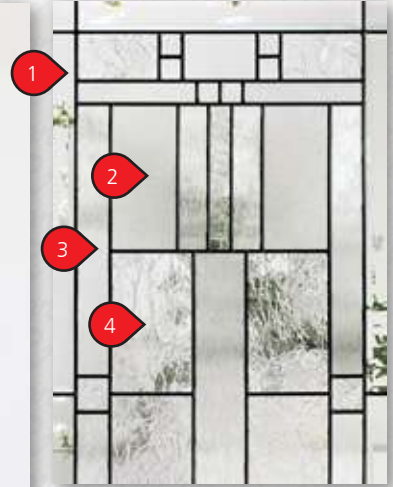

- 1: Bevelled Clear Glass
- 2: Pinhead Glass
- 3: Chord Glass
- 4: Krinkle Glass

Cachet's Prairie-style design blends four striking textures to make your home stand out. On sunny days, enjoy a dazzling light effect in your entryway.

Privacy Rating: 6