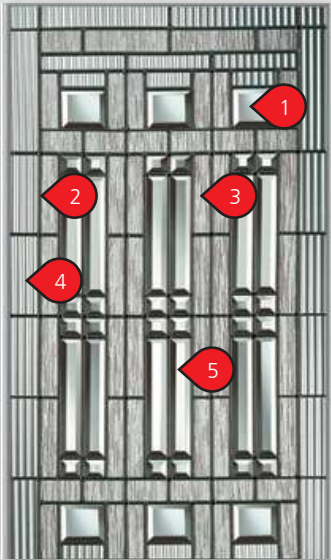

- 1: Clear Bevel
- 2: Caming Option
- 3: Silvit
- 4: Chord
- 5: Glue Chip

Privacy Rating: 6