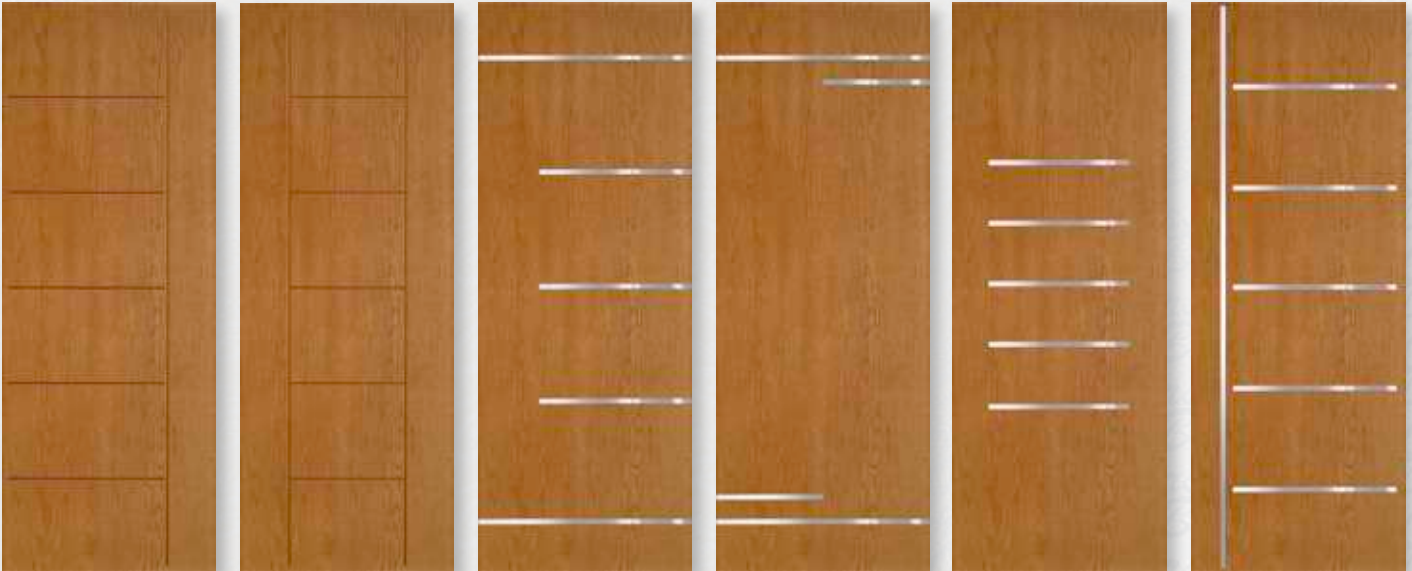

FIBERGLASS (RC) CONTEMPORARY OAK COLLECTION 8'0"

WC11
36" x 95"
42" x 95"
(32", 34" x 95)*

WC12
36" x 95"
42" x 95"
(32", 34" x 95)*

WG-SS-05
36" x 95"
42" x 95"
(32", 34" x 95)*

WG-SS-06
36" x 95"
42" x 95"
(32", 34" x 95)*

WG-SS-07
36" x 95"
42" x 95"
(32", 34" x 95)*

WG-SS-08
36" x 95"
42" x 95"
(32", 34" x 95)*