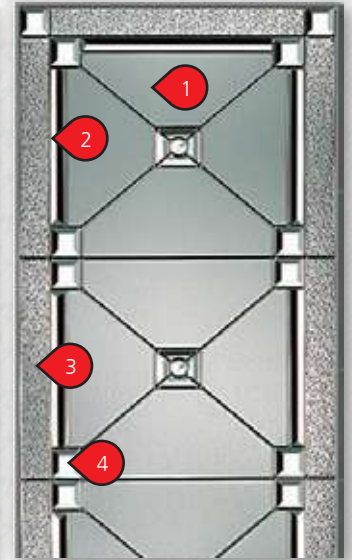

- 1: Listral
- 2: Caming Option
- 3: Kasumi
- 4: Clear Bevel

Privacy Rating: 8