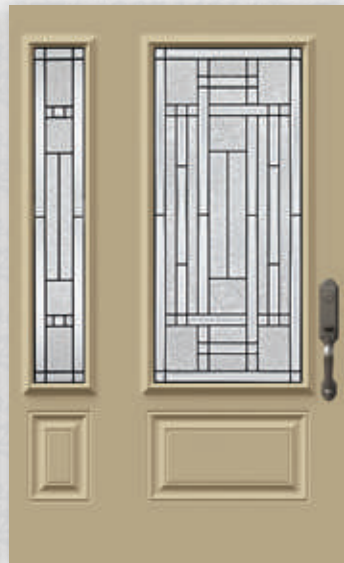

Doorlite: ATT-2248-Orleans
Sidelite: ATT-848-SL