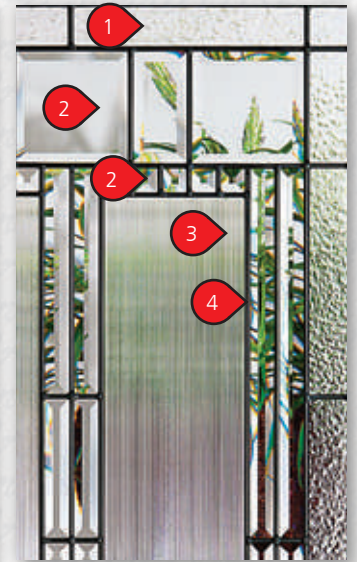

- 1: Mica
- 2: Clear Bevels
- 3: Luminating Reed
- 4: 3/16" Caming

Privacy Rating: 7