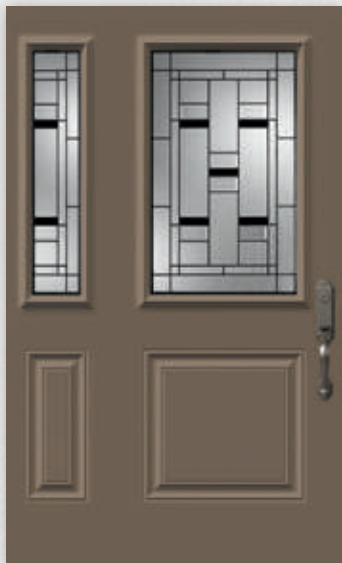

836

Caming available in Patina.

- 1: Kasumi
- 2: 3/16" Caming
- 3: Clear Bevels
- 4: Black
- 5: Rain

Privacy Rating: 7

HOL-2215-Victoria Shaker

Doorlite: HOL-2236-London
Sidelite: HOL-836-SL

Doorlite: HOL-2248-2 Panel Blank Top
Sidelite: HOL-848-SL