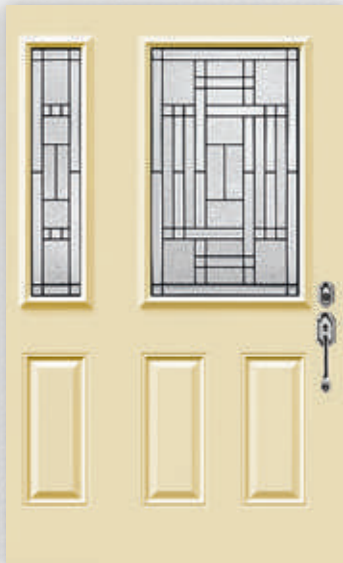

Privacy Rating: 6

Doorlite: ATT-2214-MAH-CFR
Available only in 36"

Doorlite: ATT-2236-4 Panel
Sidelite: ATT-836-SL

Doorlite: ATT-2248-Orleans
Sidelite: ATT-848-SL

Doorlite: ATT-2217-Sydney
Sidelite: ATT-764-SL