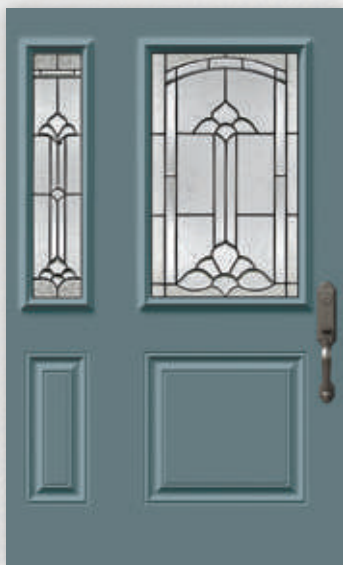

Doorlite: CAT-2236-London
Sidelite: CAT-836-SL