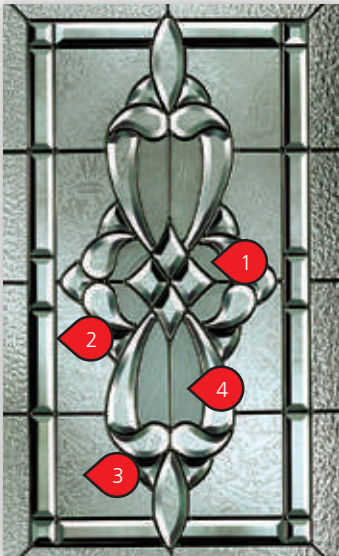

- 1: Clear Bevel
- 2: Caming Option
- 3: Glue Chip
- 4: Grey Baroque

Privacy Rating: 8