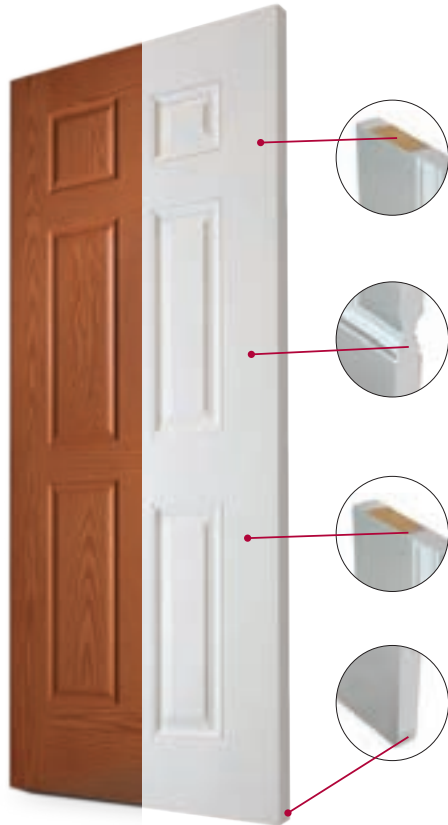

Exceptional Security

Our full length steel reinforced wood lock block offers exceptional security while allowing a range of hardware mounting options.

Energy Efficiency

Filled with an insulating core of 100% CFC-free polyurethane foam, providing an excellent R rating, while bonding the two door skins together.