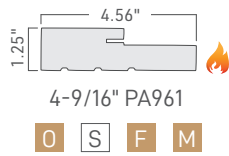

Exterior Entry Door Frame System

Jambs