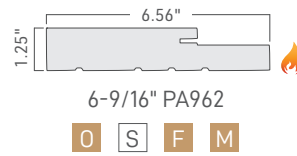

Exterior Entry Door Frame System

Jambs