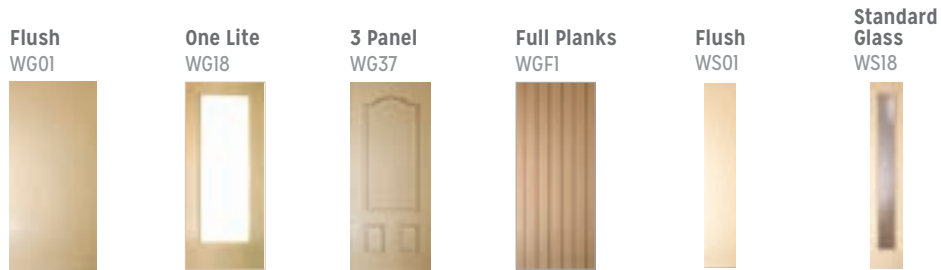

TEXTURED OAK WOODGRAIN SLABS

Size	Flush WG01	One Lite WG18	3 Panel WG37	Full Planks WGFI	Flush WS01	Standard Glass WS18
41 3/4" x 95"	•	N/A	N/A	•	N/A	N/A
35 3/4" x 95"	•	•	•	•	N/A	N/A
33 3/4" x 95"	•	•	•	N/A	N/A	N/A
31 3/4" x 95"	•	•	•	N/A	N/A	N/A
29 3/4" x 95"	•	•	N/A	N/A	N/A	N/A
13 3/4" x 95"	N/A	N/A	N/A	N/A	•	•