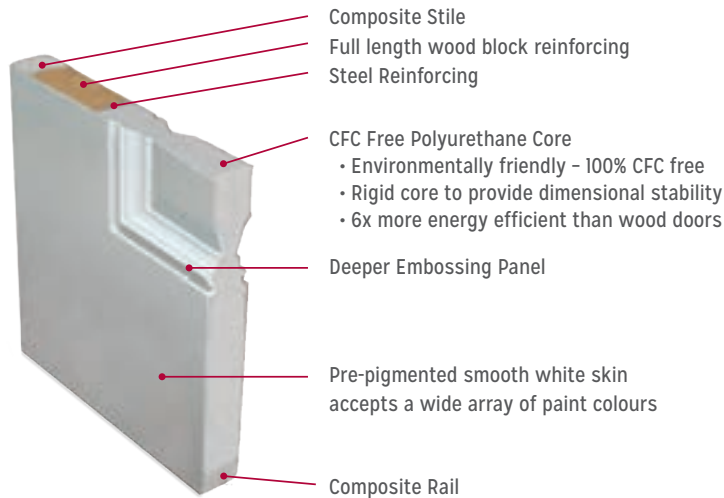

Exceptional Security

Our full length steel reinforced wood lock block offers exceptional security while allowing a range of hardware mounting options.

Energy Efficiency

Filled with an insulating core of 100% CFC-free polyurethane foam, providing an excellent R rating, while bonding the two door skins together.

Performance

Rigid structure prevents bowing and warping in extreme temperatures. The fiberglass skins are resistant to dents, dings, splintering, and corrosion.

Completely Waterproof

Our full length composite stiles and rails provide complete waterproofing for the door's insulation. These stiles will not splinter like wood or delaminate like steel.