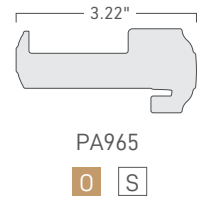

Astragal/Mullions